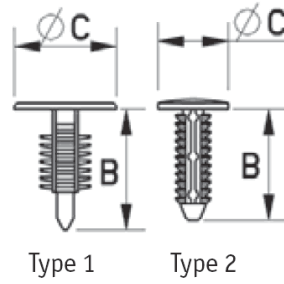

## RBF - Barbed Fasteners

**Details:**

- **Material: Nylon 6.6**
- **Color: Black or natural - see table**

Symbol	Mounting hole diameter ØA	ØC	Panel thickness range	Head height	B	Type	Standard pack	Material	Color
	[mm]						[mm]		
RBF-7.1-19-12	7.1	12	6.9 - 14.2	1.5	19	1	1000	PA 66	black