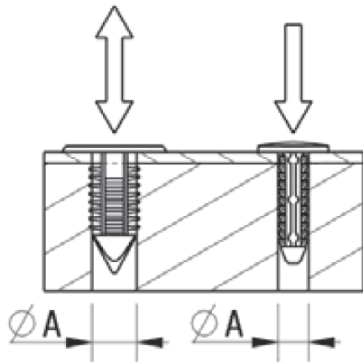

## RBF - Barbed Fasteners

**Details:**

- **Material: Nylon 6.6**
- **Color: Black or natural - see table**

Symbol	Mounting hole diameter ØA	ØC	Panel thickness range	Head height	B	Type	Standard pack	Material	Color
	[mm]						[mm]		
RBF-7.1-19-12	7.1	12	6.9 - 14.2	1.5	19	1	1000	PA 66	black