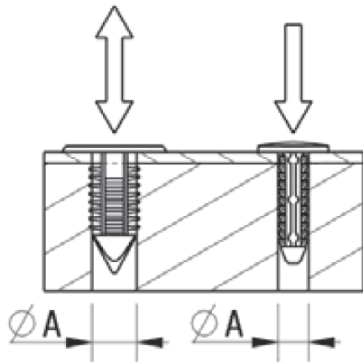

RBF - Barbed Fasteners

Details:

- **Material: Nylon 6.6**
- **Color: Black or natural - see table**

Symbol	Mounting hole diameter ØA	ØC	Panel thickness range	Head height	B	Type	Standard pack	Material	Color
	[mm]						[mm]		
RBF-7.1-15-16	7.1	16	3.8 - 10.7	2	15	1	1000	PA 66	black