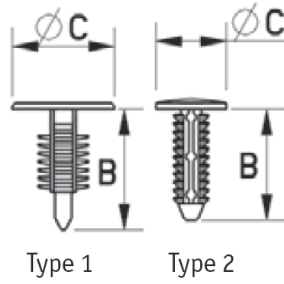

RBF - Barbed Fasteners

Details:

- **Material: Nylon 6.6**
- **Color: Black or natural - see table**

Symbol	Mounting hole diameter ØA	ØC	Panel thickness range	Head height	B	Type	Standard pack	Material	Color
	[mm]						[mm]		
RBF-7.1-15-16	7.1	16	3.8 - 10.7	2	15	1	1000	PA 66	black