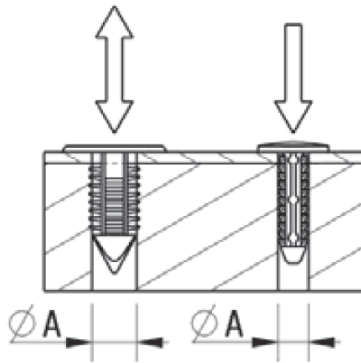

RBF - Barbed Fasteners

Details:

- **Material: Nylon 6.6**
- **Color: Black or natural - see table**

Symbol	Mounting hole diameter ØA	ØC	Panel thickness range	Head height	B	Type	Standard pack	Material	Color
	[mm]	[mm]	[mm]	[mm]	[mm]		[szt./pcs]		
RBF-7.1-11.1-8	7.1	8	2.1 - 7.2	1	11.1	1	1000	PA 66	black