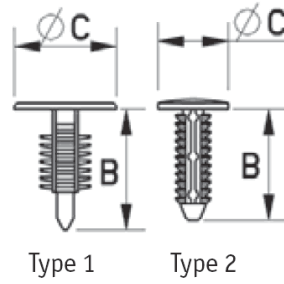

RBF - Barbed Fasteners

Details:

- **Material: Nylon 6.6**
- **Color: Black or natural - see table**

Symbol	Mounting hole diameter ØA	ØC	Panel thickness range	Head height	B	Type	Standard pack	Material	Color
	[mm]	[mm]	[mm]	[mm]	[mm]		[szt./pcs]		
RBF-7.1-11.1-8	7.1	8	2.1 - 7.2	1	11.1	1	1000	PA 66	black