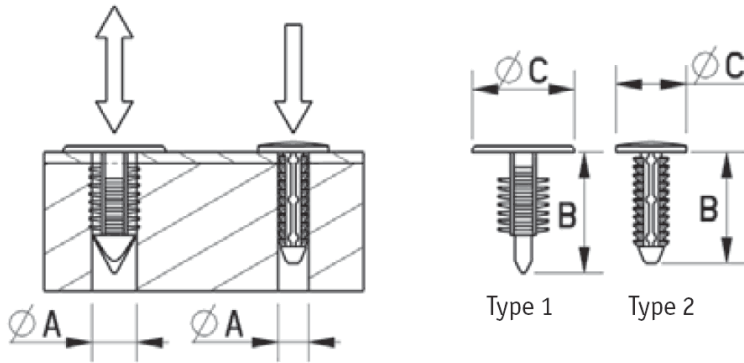

## RBF - Barbed Fasteners

Details:

- **Material: Nylon 6.6**
- **Color: Black or natural - see table**

Symbol	Mounting hole diameter ØA	ØC	Panel thickness range	Head height	B	Type	Standard pack	Material	Color
	[mm]	[mm]	[mm]	[mm]	[mm]		[szt./pcs]		
RBF-6.4-8.6-16	6.4	16	2.1 - 4.3	2	8.6	1	1000	PA 66	black