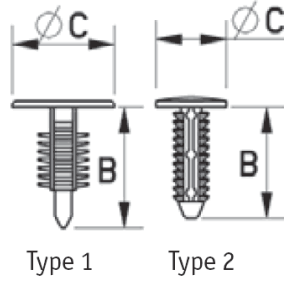

## RBF - Barbed Fasteners

**Details:**

- **Material: Nylon 6.6**
- **Color: Black or natural - see table**

Symbol	Mounting hole diameter ØA	ØC	Panel thickness range	Head height	B	Type	Standard pack	Material	Color
	[mm]						[mm]		
RBF-6.4-8.6-12	6.4	12	2.1 - 4.3	1.5	8.6	1	1000	PA 66	black