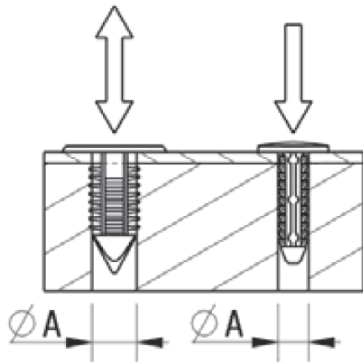

## RBF - Barbed Fasteners

**Details:**

- **Material: Nylon 6.6**
- **Color: Black or natural - see table**

Symbol	Mounting hole diameter ØA	ØC	Panel thickness range	Head height	B	Type	Standard pack	Material	Color
	[mm]						[mm]		
RBF-6.4-8.6-12	6.4	12	2.1 - 4.3	1.5	8.6	1	1000	PA 66	black