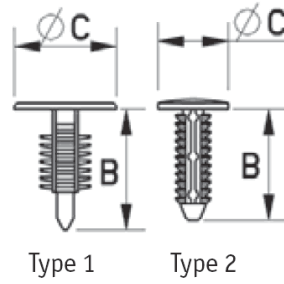

RBF - Barbed Fasteners

Details:

- **Material: Nylon 6.6**
- **Color: Black or natural - see table**

Symbol	Mounting hole diameter ØA	ØC	Panel thickness range	Head height	B	Type	Standard pack	Material	Color
	[mm]						[mm]		
RBF-6.4-15-16	6.4	16	5.7 - 5.7	2	15	1	1000	PA 66	black