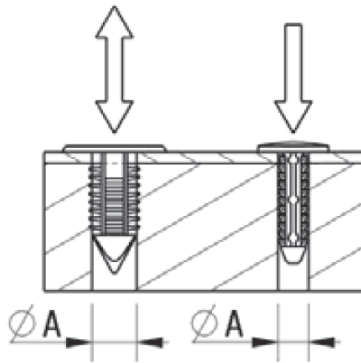

RBF - Barbed Fasteners

Details:

- **Material: Nylon 6.6**
- **Color: Black or natural - see table**

Symbol	Mounting hole diameter ØA	ØC	Panel thickness range	Head height	B	Type	Standard pack	Material	Color
	[mm]						[mm]		
RBF-6.4-15-16	6.4	16	5.7 - 5.7	2	15	1	1000	PA 66	black