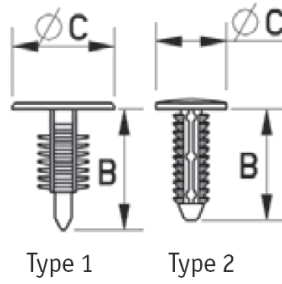

RBF - Barbed Fasteners

Details:

- **Material: Nylon 6.6**
- **Color: Black or natural - see table**

Symbol	Mounting hole diameter ØA	ØC	Panel thickness range	Head height	B	Type	Standard pack	Material	Color
	[mm]						[mm]		
RBF-6.4-11.1-8	6.4	8	2.1 - 7.2	1	11.1	1	1000	PA 66	black