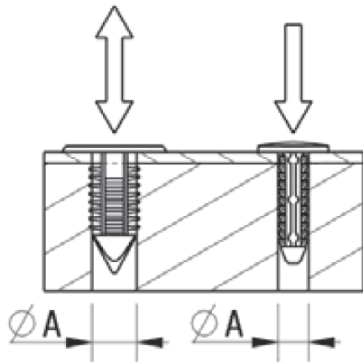

RBF - Barbed Fasteners

Details:

- **Material: Nylon 6.6**
- **Color: Black or natural - see table**

Symbol	Mounting hole diameter ØA	ØC	Panel thickness range	Head height	B	Type	Standard pack	Material	Color
	[mm]						[mm]		
RBF-6.4-11.1-8	6.4	8	2.1 - 7.2	1	11.1	1	1000	PA 66	black