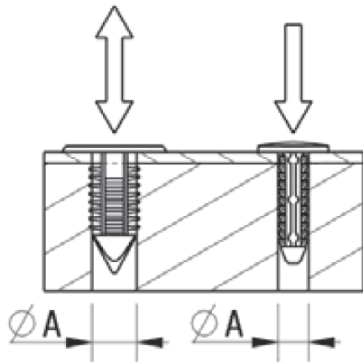

RBF - Barbed Fasteners

Details:

- **Material: Nylon 6.6**
- **Color: Black or natural - see table**

Symbol	Mounting hole diameter ØA	ØC	Panel thickness range	Head height	B	Type	Standard pack	Material	Color
	[mm]						[mm]		
RBF-4.8-8.6-8	4.8	8	2.1 - 4.3	1	8.6	1	1000	PA 66	black