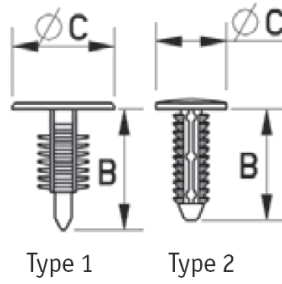

RBF - Barbed Fasteners

Details:

- **Material: Nylon 6.6**
- **Color: Black or natural - see table**

Symbol	Mounting hole diameter ØA	ØC	Panel thickness range	Head height	B	Type	Standard pack	Material	Color
	[mm]						[mm]		
RBF-4.8-8.6-8	4.8	8	2.1 - 4.3	1	8.6	1	1000	PA 66	black