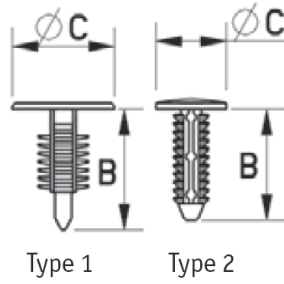

## RBF - Barbed Fasteners

**Details:**

- **Material: Nylon 6.6**
- **Color: Black or natural - see table**

Symbol	Mounting hole diameter ØA	ØC	Panel thickness range	Head height	B	Type	Standard pack	Material	Color
	[mm]	[mm]	[mm]	[mm]	[mm]		[szt./pcs]		
RBF-4.8-15-8	4.8	8	5.7 - 10.7	1	15	1	1000	PA 66	black