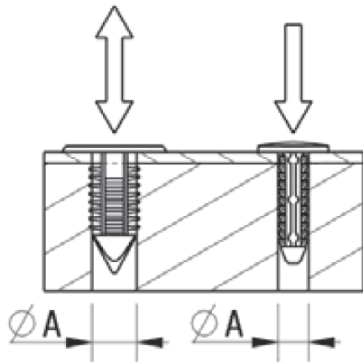

## RBF - Barbed Fasteners

**Details:**

- **Material: Nylon 6.6**
- **Color: Black or natural - see table**

Symbol	Mounting hole diameter ØA	ØC	Panel thickness range	Head height	B	Type	Standard pack	Material	Color
	[mm]	[mm]	[mm]	[mm]	[mm]		[szt./pcs]		
RBF-4.8-15-8	4.8	8	5.7 - 10.7	1	15	1	1000	PA 66	black