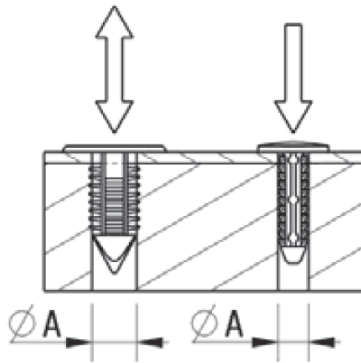

RBF - Barbed Fasteners

Details:

- **Material: Nylon 6.6**
- **Color: Black or natural - see table**

Symbol	Mounting hole diameter ØA	ØC	Panel thickness range	Head height	B	Type	Standard pack	Material	Color
	[mm]	[mm]	[mm]	[mm]	[mm]		[szt./pcs]		
RBF-4-8.6-16	4	16	2.1 - 4.3	2	8.6	1	1000	PA 66	black