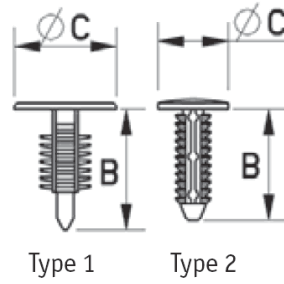

RBF - Barbed Fasteners

Details:

- **Material: Nylon 6.6**
- **Color: Black or natural - see table**

Symbol	Mounting hole diameter ØA	ØC	Panel thickness range	Head height	B	Type	Standard pack	Material	Color
	[mm]	[mm]	[mm]	[mm]	[mm]		[szt./pcs]		
RBF-4-8.6-16	4	16	2.1 - 4.3	2	8.6	1	1000	PA 66	black