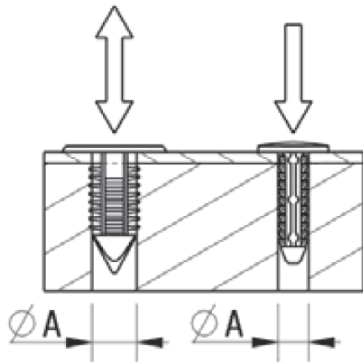

RBF - Barbed Fasteners

Details:

- **Material: Nylon 6.6**
- **Color: Black or natural - see table**

Symbol	Mounting hole diameter ØA	ØC	Panel thickness range	Head height	B	Type	Standard pack	Material	Color
	[mm]	[mm]	[mm]	[mm]	[mm]		[szt./pcs]		
RBF-4-8.6-12	4	12	2.1 - 4.3	1.5	8.6	1	1000	PA 66	black