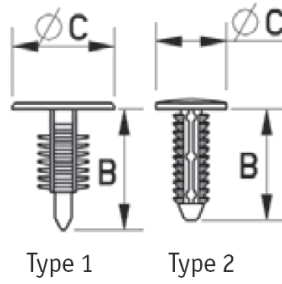

RBF - Barbed Fasteners

Details:

- **Material: Nylon 6.6**
- **Color: Black or natural - see table**

Symbol	Mounting hole diameter ØA	ØC	Panel thickness range	Head height	B	Type	Standard pack	Material	Color
	[mm]	[mm]	[mm]	[mm]	[mm]		[szt./pcs]		
RBF-4-8.6-12	4	12	2.1 - 4.3	1.5	8.6	1	1000	PA 66	black