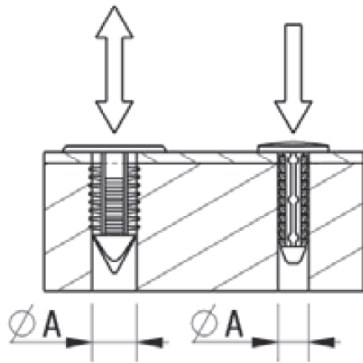

## RBF - Barbed Fasteners

**Details:**

- **Material: Nylon 6.6**
- **Color: Black or natural - see table**

Symbol	Mounting hole diameter ØA	ØC	Panel thickness range	Head height	B	Type	Standard pack	Material	Color
	[mm]						[mm]		
RBF-4-15-8	4	8	5.7 - 10.7	1	15	1	1000	PA 66	black