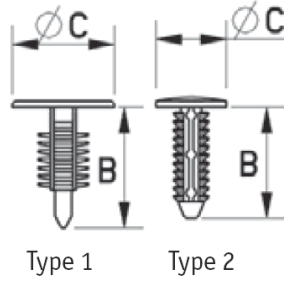

## RBF - Barbed Fasteners

**Details:**

- **Material: Nylon 6.6**
- **Color: Black or natural - see table**

Symbol	Mounting hole diameter ØA	ØC	Panel thickness range	Head height	B	Type	Standard pack	Material	Color
	[mm]						[mm]		
RBF-4-15-8	4	8	5.7 - 10.7	1	15	1	1000	PA 66	black