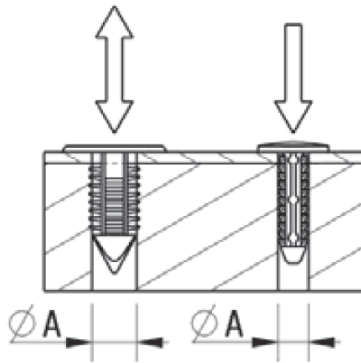

RBF - Barbed Fasteners

Details:

- **Material: Nylon 6.6**
- **Color: Black or natural - see table**

Symbol	Mounting hole diameter ØA	ØC	Panel thickness range	Head height	B	Type	Standard pack	Material	Color
	[mm]	[mm]	[mm]	[mm]	[mm]		[szt./pcs]		
RBF-4-15-16	4	16	5.7 - 10.7	2	15	1	1000	PA 66	black