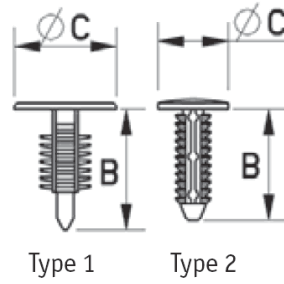

RBF - Barbed Fasteners

Details:

- **Material: Nylon 6.6**
- **Color: Black or natural - see table**

Symbol	Mounting hole diameter ØA	ØC	Panel thickness range	Head height	B	Type	Standard pack	Material	Color
	[mm]	[mm]	[mm]	[mm]	[mm]		[szt./pcs]		
RBF-4-15-16	4	16	5.7 - 10.7	2	15	1	1000	PA 66	black