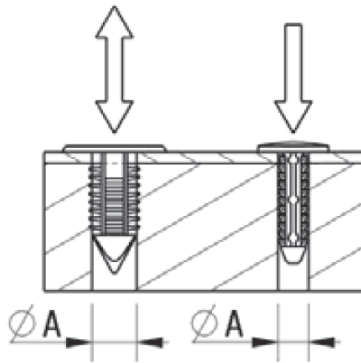

RBF - Barbed Fasteners

Details:

- **Material: Nylon 6.6**
- **Color: Black or natural - see table**

Symbol	Mounting hole diameter ØA	ØC	Panel thickness range	Head height	B	Type	Standard pack	Material	Color
	[mm]	[mm]	[mm]	[mm]	[mm]		[szt./pcs]		
RBF-4-15-12	4	12	5.7 - 10.7	1.5	15	1	1000	PA 66	black