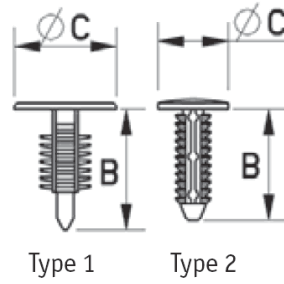

RBF - Barbed Fasteners

Details:

- **Material: Nylon 6.6**
- **Color: Black or natural - see table**

Symbol	Mounting hole diameter ØA	ØC	Panel thickness range	Head height	B	Type	Standard pack	Material	Color
	[mm]	[mm]	[mm]	[mm]	[mm]		[szt./pcs]		
RBF-4-15-12	4	12	5.7 - 10.7	1.5	15	1	1000	PA 66	black