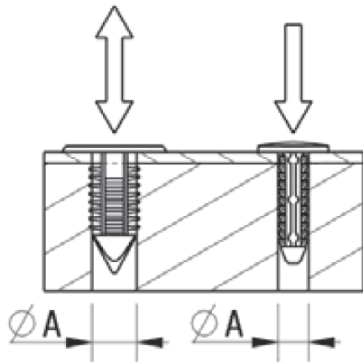

RBF - Barbed Fasteners

Details:

- **Material: Nylon 6.6**
- **Color: Black or natural - see table**

Symbol	Mounting hole diameter ØA	ØC	Panel thickness range	Head height	B	Type	Standard pack	Material	Color
	[mm]	[mm]	[mm]	[mm]	[mm]		[szt./pcs]		
RBF-4-11.1-8	4	8	2.1 - 7.2	1	11.1	1	1000	PA 66	black