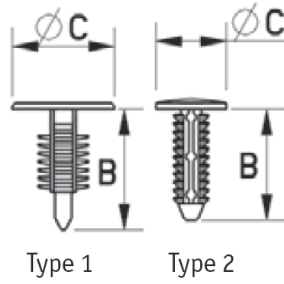

RBF - Barbed Fasteners

Details:

- **Material: Nylon 6.6**
- **Color: Black or natural - see table**

Symbol	Mounting hole diameter ØA	ØC	Panel thickness range	Head height	B	Type	Standard pack	Material	Color
	[mm]	[mm]	[mm]	[mm]	[mm]		[szt./pcs]		
RBF-4-11.1-8	4	8	2.1 - 7.2	1	11.1	1	1000	PA 66	black