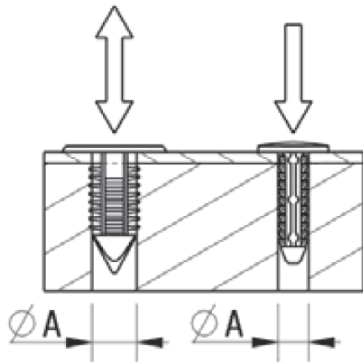

RBF - Barbed Fasteners

Details:

- **Material: Nylon 6.6**
- **Color: Black or natural - see table**

Symbol	Mounting hole diameter ØA	ØC	Panel thickness range	Head height	B	Type	Standard pack	Material	Color
	[mm]						[mm]		
RBF-4-11.1-12	4	12	2.1 - 7.2	1.5	11.1	1	1000	PA 66	black