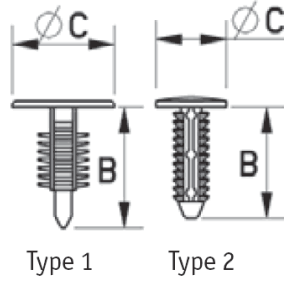

RBF - Barbed Fasteners

Details:

- **Material: Nylon 6.6**
- **Color: Black or natural - see table**

Symbol	Mounting hole diameter ØA	ØC	Panel thickness range	Head height	B	Type	Standard pack	Material	Color
	[mm]						[mm]		
RBF-4-11.1-12	4	12	2.1 - 7.2	1.5	11.1	1	1000	PA 66	black