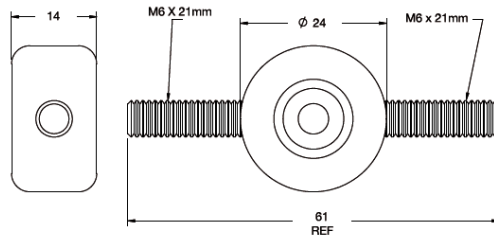

QM - Vibration Mount

Rys. 1

Rys. 2

Rys. 3

Details:

- **Material: Neoprene Rubber 40 Shore A, RMS-241***
- **Color: Black;**
- **Insert/Studs: 1010-1020 Steel, RMS-242***
- **Plating: RMS-274***
- **QM8 only: IIR, Shore 55 Shore A, RMS 360* Color: Black; Stud: Brass, RMS-349***
- **Standard Pack: 100/Bag**

Symbol	A ±0.5	B ±0.5	Ext. thread S	Int. thread I	Fig.	Ref. Load at 15% Deflection	Color
	[mm]	[mm]					
QM8	-	-	-	-	3	5 kg	black