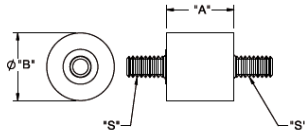

QM - Vibration Mount

Rys. 1

Rys. 2

Rys. 3

Details:

- **Material: Neoprene Rubber 40 Shore A, RMS-241***
- **Color: Black;**
- **Insert/Studs: 1010-1020 Steel, RMS-242***
- **Plating: RMS-274***
- **QM8 only: IIR, Shore 55 Shore A, RMS 360* Color: Black; Stud: Brass, RMS-349***
- **Standard Pack: 100/Bag**

Symbol	A ±0.5	B ±0.5	Ext. thread S	Int. thread I	Fig.	Ref. Load at 15% Deflection	Color
	[mm]	[mm]					
QM8	-	-	-	-	3	5 kg	black