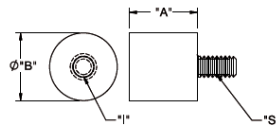

QM - Vibration Mount

Rys. 1

Rys. 2

Rys. 3

Details:

- **Material: Neoprene Rubber 40 Shore A, RMS-241***
- **Color: Black;**
- **Insert/Studs: 1010-1020 Steel, RMS-242***
- **Plating: RMS-274***
- **QM8 only: IIR, Shore 55 Shore A, RMS 360* Color: Black; Stud: Brass, RMS-349***
- **Standard Pack: 100/Bag**

Symbol	A ±0.5	B ±0.5	Ext. thread S	Int. thread I	Fig.	Ref. Load at 15% Deflection	Color
	[mm]	[mm]					
QM8	-	-	-	-	3	5 kg	black