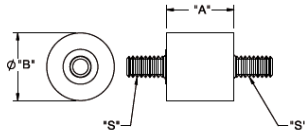

QM - Vibration Mount

Rys. 1

Rys. 2

Rys. 3

Details:

- **Material: Neoprene Rubber 40 Shore A, RMS-241***
- **Color: Black;**
- **Insert/Studs: 1010-1020 Steel, RMS-242***
- **Plating: RMS-274***
- **QM8 only: IIR, Shore 55 Shore A, RMS 360* Color: Black; Stud: Brass, RMS-349***
- **Standard Pack: 100/Bag**

Symbol	A ±0.5	B ±0.5	Ext. thread S	Int. thread I	Fig.	Ref. Load at 15% Deflection	Color
	[mm]	[mm]					
QM7T	14.3	12.7	#10-32 x 3/8	#10-32 x 3/16	2	5 kg	black