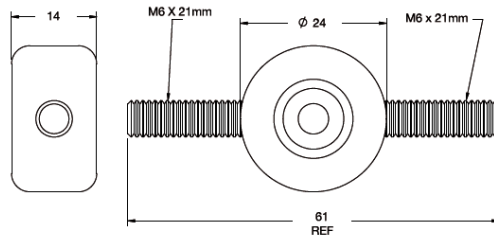

QM - Vibration Mount

Rys. 1

Rys. 2

Rys. 3

Details:

- **Material: Neoprene Rubber 40 Shore A, RMS-241***
- **Color: Black;**
- **Insert/Studs: 1010-1020 Steel, RMS-242***
- **Plating: RMS-274***
- **QM8 only: IIR, Shore 55 Shore A, RMS 360* Color: Black; Stud: Brass, RMS-349***
- **Standard Pack: 100/Bag**

Symbol	A ±0.5	B ±0.5	Ext. thread S	Int. thread I	Fig.	Ref. Load at 15% Deflection	Color
	[mm]	[mm]					
QM7T	14.3	12.7	#10-32 x 3/8	#10-32 x 3/16	2	5 kg	black