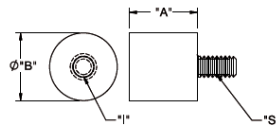

QM - Vibration Mount

Rys. 1

Rys. 2

Rys. 3

Details:

- **Material: Neoprene Rubber 40 Shore A, RMS-241***
- **Color: Black;**
- **Insert/Studs: 1010-1020 Steel, RMS-242***
- **Plating: RMS-274***
- **QM8 only: IIR, Shore 55 Shore A, RMS 360* Color: Black; Stud: Brass, RMS-349***
- **Standard Pack: 100/Bag**

Symbol	A ±0.5	B ±0.5	Ext. thread S	Int. thread I	Fig.	Ref. Load at 15% Deflection	Color
	[mm]	[mm]					
QM7T	14.3	12.7	#10-32 x 3/8	#10-32 x 3/16	2	5 kg	black