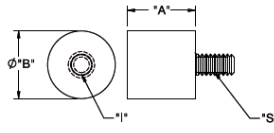

QM - Vibration Mount

Rys. 1

Rys. 2

Rys. 3

Details:

- **Material: Neoprene Rubber 40 Shore A, RMS-241***
- **Color: Black;**
- **Insert/Studs: 1010-1020 Steel, RMS-242***
- **Plating: RMS-274***
- **QM8 only: IIR, Shore 55 Shore A, RMS 360* Color: Black; Stud: Brass, RMS-349***
- **Standard Pack: 100/Bag**

Symbol	A ±0.5	B ±0.5	Ext. thread S	Int. thread I	Fig.	Ref. Load at 15% Deflection	Color
	[mm]	[mm]					
QM7	14.3	12.7	#10-32 x 3/8	-	1	1 kg	black