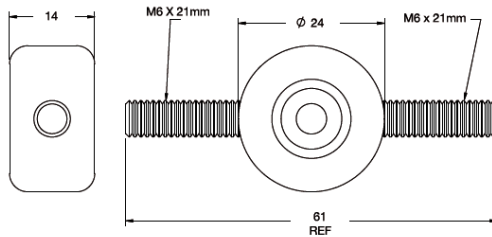

QM - Vibration Mount

Rys. 1

Rys. 2

Rys. 3

Details:

- **Material: Neoprene Rubber 40 Shore A, RMS-241***
- **Color: Black;**
- **Insert/Studs: 1010-1020 Steel, RMS-242***
- **Plating: RMS-274***
- **QM8 only: IIR, Shore 55 Shore A, RMS 360* Color: Black; Stud: Brass, RMS-349***
- **Standard Pack: 100/Bag**

Symbol	A ±0.5	B ±0.5	Ext. thread S	Int. thread I	Fig.	Ref. Load at 15% Deflection	Color
	[mm]	[mm]					
QM7	14.3	12.7	#10-32 x 3/8	-	1	1 kg	black