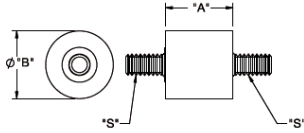

QM - Vibration Mount

Rys. 1

Rys. 2

Rys. 3

Details:

- **Material: Neoprene Rubber 40 Shore A, RMS-241***
- **Color: Black;**
- **Insert/Studs: 1010-1020 Steel, RMS-242***
- **Plating: RMS-274***
- **QM8 only: IIR, Shore 55 Shore A, RMS 360* Color: Black; Stud: Brass, RMS-349***
- **Standard Pack: 100/Bag**

Symbol	A ±0.5	B ±0.5	Ext. thread S	Int. thread I	Fig.	Ref. Load at 15% Deflection	Color
	[mm]	[mm]					
QM7	14.3	12.7	#10-32 x 3/8	-	1	1 kg	black