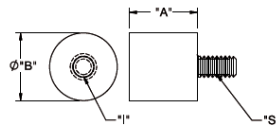

QM - Vibration Mount

Rys. 1

Rys. 2

Rys. 3

Details:

- **Material: Neoprene Rubber 40 Shore A, RMS-241***
- **Color: Black;**
- **Insert/Studs: 1010-1020 Steel, RMS-242***
- **Plating: RMS-274***
- **QM8 only: IIR, Shore 55 Shore A, RMS 360* Color: Black; Stud: Brass, RMS-349***
- **Standard Pack: 100/Bag**

Symbol	A ±0.5	B ±0.5	Ext. thread S	Int. thread I	Fig.	Ref. Load at 15% Deflection	Color
	[mm]	[mm]					
QM4T	12.7	14.3	#8-32 x 3/8	#8-32 x 3/16	2	13 kg	black