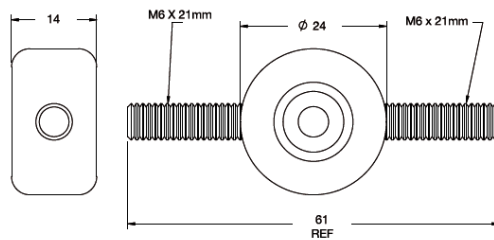

QM - Vibration Mount

Rys. 1

Rys. 2

Rys. 3

Details:

- **Material: Neoprene Rubber 40 Shore A, RMS-241***
- **Color: Black;**
- **Insert/Studs: 1010-1020 Steel, RMS-242***
- **Plating: RMS-274***
- **QM8 only: IIR, Shore 55 Shore A, RMS 360* Color: Black; Stud: Brass, RMS-349***
- **Standard Pack: 100/Bag**

Symbol	A ±0.5	B ±0.5	Ext. thread S	Int. thread I	Fig.	Ref. Load at 15% Deflection	Color
	[mm]	[mm]					
QM4T	12.7	14.3	#8-32 x 3/8	#8-32 x 3/16	2	13 kg	black