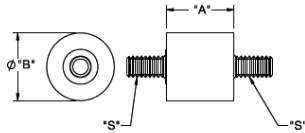

QM - Vibration Mount

Rys. 1

Rys. 2

Rys. 3

Details:

- **Material: Neoprene Rubber 40 Shore A, RMS-241***
- **Color: Black;**
- **Insert/Studs: 1010-1020 Steel, RMS-242***
- **Plating: RMS-274***
- **QM8 only: IIR, Shore 55 Shore A, RMS 360* Color: Black; Stud: Brass, RMS-349***
- **Standard Pack: 100/Bag**

Symbol	A ±0.5	B ±0.5	Ext. thread S	Int. thread I	Fig.	Ref. Load at 15% Deflection	Color
	[mm]	[mm]					
QM4T	12.7	14.3	#8-32 x 3/8	#8-32 x 3/16	2	13 kg	black