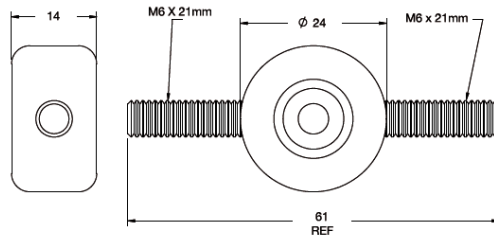

QM - Vibration Mount

Rys. 1

Rys. 2

Rys. 3

Details:

- **Material: Neoprene Rubber 40 Shore A, RMS-241***
- **Color: Black;**
- **Insert/Studs: 1010-1020 Steel, RMS-242***
- **Plating: RMS-274***
- **QM8 only: IIR, Shore 55 Shore A, RMS 360* Color: Black; Stud: Brass, RMS-349***
- **Standard Pack: 100/Bag**

Symbol	A ±0.5	B ±0.5	Ext. thread S	Int. thread I	Fig.	Ref. Load at 15% Deflection	Color
	[mm]	[mm]					
QM4	12.7	14.3	#8-32 x 3/8	-	1	7 kg	black