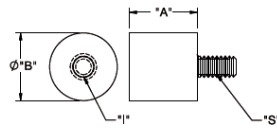

QM - Vibration Mount

Rys. 1

Rys. 2

Rys. 3

Details:

- **Material: Neoprene Rubber 40 Shore A, RMS-241***
- **Color: Black;**
- **Insert/Studs: 1010-1020 Steel, RMS-242***
- **Plating: RMS-274***
- **QM8 only: IIR, Shore 55 Shore A, RMS 360* Color: Black; Stud: Brass, RMS-349***
- **Standard Pack: 100/Bag**

Symbol	A ±0.5	B ±0.5	Ext. thread S	Int. thread I	Fig.	Ref. Load at 15% Deflection	Color
	[mm]	[mm]					
QM4	12.7	14.3	#8-32 x 3/8	-	1	7 kg	black