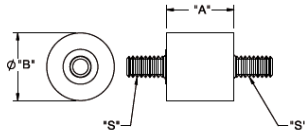

QM - Vibration Mount

Rys. 1

Rys. 2

Rys. 3

Details:

- **Material: Neoprene Rubber 40 Shore A, RMS-241***
- **Color: Black;**
- **Insert/Studs: 1010-1020 Steel, RMS-242***
- **Plating: RMS-274***
- **QM8 only: IIR, Shore 55 Shore A, RMS 360* Color: Black; Stud: Brass, RMS-349***
- **Standard Pack: 100/Bag**

Symbol	A ±0.5	B ±0.5	Ext. thread S	Int. thread I	Fig.	Ref. Load at 15% Deflection	Color
	[mm]	[mm]					
QM4	12.7	14.3	#8-32 x 3/8	-	1	7 kg	black