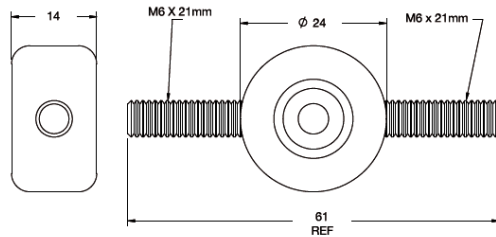

QM - Vibration Mount

Rys. 1

Rys. 2

Rys. 3

Details:

- **Material: Neoprene Rubber 40 Shore A, RMS-241***
- **Color: Black;**
- **Insert/Studs: 1010-1020 Steel, RMS-242***
- **Plating: RMS-274***
- **QM8 only: IIR, Shore 55 Shore A, RMS 360* Color: Black; Stud: Brass, RMS-349***
- **Standard Pack: 100/Bag**

Symbol	A ±0.5	B ±0.5	Ext. thread S	Int. thread I	Fig.	Ref. Load at 15% Deflection	Color
	[mm]	[mm]					
QM3	12.7	11.1	#8-32 x 3/8	-	1	4 kg	black