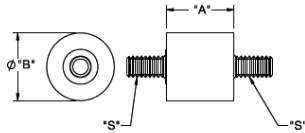

QM - Vibration Mount

Rys. 1

Rys. 2

Rys. 3

Details:

- **Material: Neoprene Rubber 40 Shore A, RMS-241***
- **Color: Black;**
- **Insert/Studs: 1010-1020 Steel, RMS-242***
- **Plating: RMS-274***
- **QM8 only: IIR, Shore 55 Shore A, RMS 360* Color: Black; Stud: Brass, RMS-349***
- **Standard Pack: 100/Bag**

Symbol	A ±0.5	B ±0.5	Ext. thread S	Int. thread I	Fig.	Ref. Load at 15% Deflection	Color
	[mm]	[mm]					
QM3	12.7	11.1	#8-32 x 3/8	-	1	4 kg	black