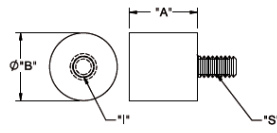

QM - Vibration Mount

Rys. 1

Rys. 2

Rys. 3

Details:

- **Material: Neoprene Rubber 40 Shore A, RMS-241***
- **Color: Black;**
- **Insert/Studs: 1010-1020 Steel, RMS-242***
- **Plating: RMS-274***
- **QM8 only: IIR, Shore 55 Shore A, RMS 360* Color: Black; Stud: Brass, RMS-349***
- **Standard Pack: 100/Bag**

Symbol	A ±0.5	B ±0.5	Ext. thread S	Int. thread I	Fig.	Ref. Load at 15% Deflection	Color
	[mm]	[mm]					
QM3	12.7	11.1	#8-32 x 3/8	-	1	4 kg	black