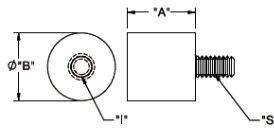

QM - Vibration Mount

Rys. 1

Rys. 2

Rys. 3

Details:

- **Material: Neoprene Rubber 40 Shore A, RMS-241***
- **Color: Black;**
- **Insert/Studs: 1010-1020 Steel, RMS-242***
- **Plating: RMS-274***
- **QM8 only: IIR, Shore 55 Shore A, RMS 360* Color: Black; Stud: Brass, RMS-349***
- **Standard Pack: 100/Bag**

Symbol	A ±0.5	B ±0.5	Ext. thread S	Int. thread I	Fig.	Ref. Load at 15% Deflection	Color
	[mm]	[mm]					
QM1T	11.1	11.1	#6-32 x 1/4	#6-32 x 3/16	2	2 kg	black