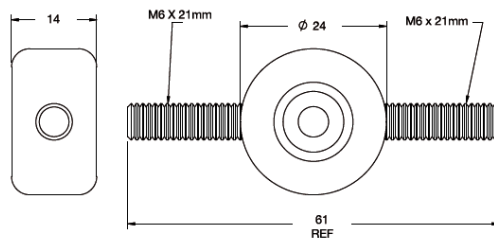

QM - Vibration Mount

Rys. 1

Rys. 2

Rys. 3

Details:

- **Material: Neoprene Rubber 40 Shore A, RMS-241***
- **Color: Black;**
- **Insert/Studs: 1010-1020 Steel, RMS-242***
- **Plating: RMS-274***
- **QM8 only: IIR, Shore 55 Shore A, RMS 360* Color: Black; Stud: Brass, RMS-349***
- **Standard Pack: 100/Bag**

Symbol	A ±0.5	B ±0.5	Ext. thread S	Int. thread I	Fig.	Ref. Load at 15% Deflection	Color
	[mm]	[mm]					
QM1T	11.1	11.1	#6-32 x 1/4	#6-32 x 3/16	2	2 kg	black