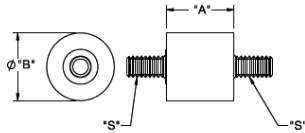

QM - Vibration Mount

Rys. 1

Rys. 2

Rys. 3

Details:

- **Material: Neoprene Rubber 40 Shore A, RMS-241***
- **Color: Black;**
- **Insert/Studs: 1010-1020 Steel, RMS-242***
- **Plating: RMS-274***
- **QM8 only: IIR, Shore 55 Shore A, RMS 360* Color: Black; Stud: Brass, RMS-349***
- **Standard Pack: 100/Bag**

Symbol	A ±0.5	B ±0.5	Ext. thread S	Int. thread I	Fig.	Ref. Load at 15% Deflection	Color
	[mm]	[mm]					
QM1T	11.1	11.1	#6-32 x 1/4	#6-32 x 3/16	2	2 kg	black