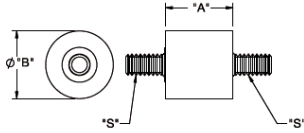

QM - Vibration Mount

Rys. 1

Rys. 2

Rys. 3

Details:

- **Material: Neoprene Rubber 40 Shore A, RMS-241***
- **Color: Black;**
- **Insert/Studs: 1010-1020 Steel, RMS-242***
- **Plating: RMS-274***
- **QM8 only: IIR, Shore 55 Shore A, RMS 360* Color: Black; Stud: Brass, RMS-349***
- **Standard Pack: 100/Bag**

Symbol	A ±0.5	B ±0.5	Ext. thread S	Int. thread I	Fig.	Ref. Load at 15% Deflection	Color
	[mm]	[mm]					
QM1	11.1	11.1	#6-32 x 1/4	-	1	4 kg	black