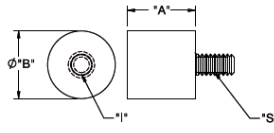

QM - Vibration Mount

Rys. 1

Rys. 2

Rys. 3

Details:

- **Material: Neoprene Rubber 40 Shore A, RMS-241***
- **Color: Black;**
- **Insert/Studs: 1010-1020 Steel, RMS-242***
- **Plating: RMS-274***
- **QM8 only: IIR, Shore 55 Shore A, RMS 360* Color: Black; Stud: Brass, RMS-349***
- **Standard Pack: 100/Bag**

Symbol	A ±0.5	B ±0.5	Ext. thread S	Int. thread I	Fig.	Ref. Load at 15% Deflection	Color
	[mm]	[mm]					
QM1	11.1	11.1	#6-32 x 1/4	-	1	4 kg	black