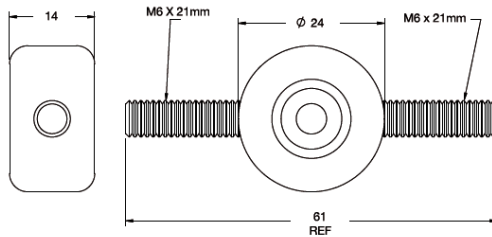

QM - Vibration Mount

Rys. 1

Rys. 2

Rys. 3

Details:

- **Material: Neoprene Rubber 40 Shore A, RMS-241***
- **Color: Black;**
- **Insert/Studs: 1010-1020 Steel, RMS-242***
- **Plating: RMS-274***
- **QM8 only: IIR, Shore 55 Shore A, RMS 360* Color: Black; Stud: Brass, RMS-349***
- **Standard Pack: 100/Bag**

Symbol	A ±0.5	B ±0.5	Ext. thread S	Int. thread I	Fig.	Ref. Load at 15% Deflection	Color
	[mm]	[mm]					
QM1	11.1	11.1	#6-32 x 1/4	-	1	4 kg	black