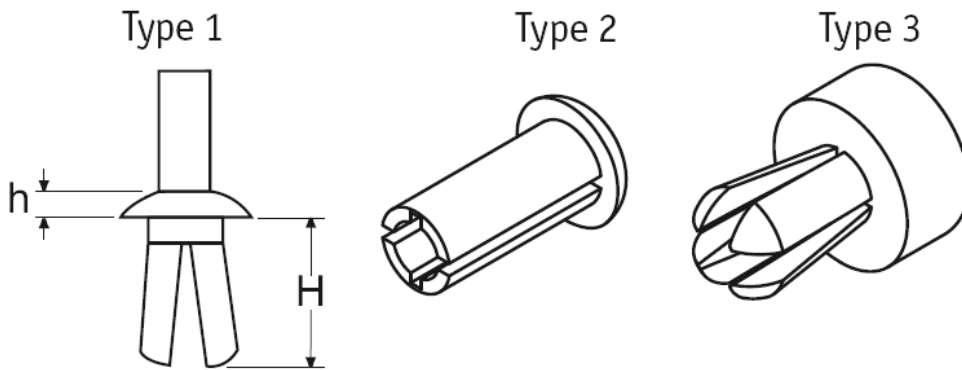

PPR/PPR-T - Push Rivet/ Push Rivet Tool

Details:

- **Material:** UL94 V2 Nylon 6/6, RMS-01*
- **Color:** Natural, Black
- **Standard Pack:** 1000/Bag

Symbol	Mounting hole diameter	Panel thickness range	H	h	Head diameter	Typ/Type	Standard pack	Rivet hand tool	Material	Flammability	Color
	[mm]	[mm]	[mm]	[mm]	[mm]		[szt./pcs]				
PPR-9B	6.4	1.5 - 6.4	9.3	4.7	11.1	3	1000	PPR-T4	PA 66	UL94 V-2	black