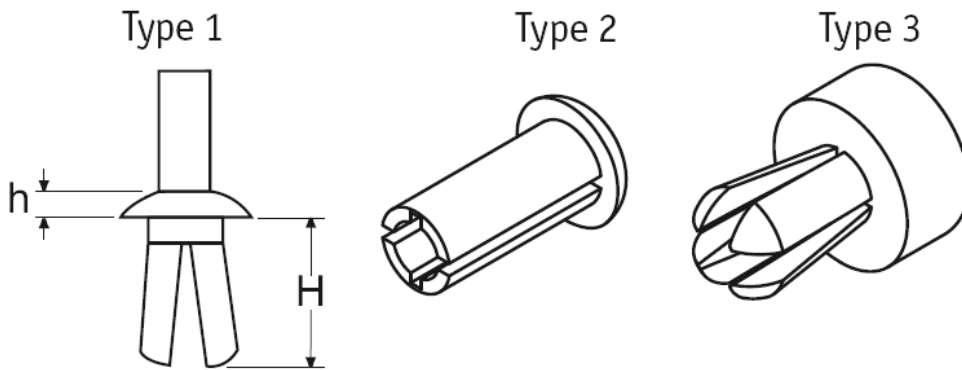

PPR/PPR-T - Push Rivet/Push Rivet Tool

Details:

- **Material:** UL94 V2 Nylon 6/6, RMS-01*
- **Color:** Natural, Black
- **Standard Pack:** 1000/Bag

Symbol	Mounting hole diameter	Panel thickness range	H	h	Head diameter	Typ/Type	Standard pack	Rivet hand tool	Material	Flammability	Color
	[mm]	[mm]	[mm]	[mm]	[mm]		[szt./pcs]				
PPR-93-7	5	1.5 - 5.0	7.4	2	7.1	1	250	PPR-T1	PA 66	UL94 V-2	natural