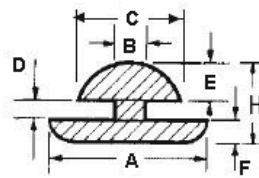

POF - Push on Feet

RYS.1

RYS.2

RYS.3

RYS.4

RYS.5

RYS.6

RYS.7

RYS.8

RYS.9

Details:

- **Material: TPE or PVC**
- **Color: Black**
- Quick and easy mounting

Symbol	ØA	ØB	ØC	D	E	F	H	Fig.	Material	Flammability	Color	Standard pack
	[mm]	[mm]	[mm]	[mm]	[mm]	[mm]	[mm]					[szt./pcs]
POF-50185	13.7	6.3	7.6	2	4.6	8.9	-	3	TPE	UL94 HB	black	100