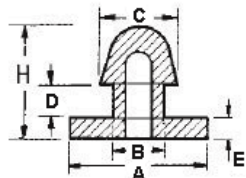

POF - Push on Feet

RYS.1

RYS.2

RYS.3

RYS.4

RYS.5

RYS.6

RYS.7

RYS.8

RYS.9

Details:

- **Material: TPE or PVC**
- **Color: Black**
- Quick and easy mounting

Symbol	ØA	ØB	ØC	D	E	F	H	Fig.	Material	Flammability	Color	Standard pack
	[mm]	[mm]	[mm]	[mm]	[mm]	[mm]	[mm]					[szt./pcs]
POF-50185	13.7	6.3	7.6	2	4.6	8.9	-	3	TPE	UL94 HB	black	100