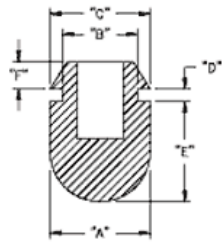

POF - Push on Feet

RYS.1

RYS.2

RYS.3

RYS.4

RYS.5

RYS.6

RYS.7

RYS.8

RYS.9

Details:

- **Material: TPE or PVC**
- **Color: Black**
- Quick and easy mounting

Symbol	ØA	ØB	ØC	D	E	F	H	Fig.	Material	Flammability	Color	Standard pack
	[mm]	[mm]	[mm]	[mm]	[mm]	[mm]	[mm]					[szt./pcs]
POF-50185	13.7	6.3	7.6	2	4.6	8.9	-	3	TPE	UL94 HB	black	100