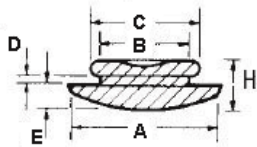

POF - Push on Feet

RYS.1

RYS.2

RYS.3

RYS.4

RYS.5

RYS.6

RYS.7

RYS.8

RYS.9

Details:

- **Material: TPE or PVC**
- **Color: Black**
- Quick and easy mounting

Symbol	ØA	ØB	ØC	D	E	F	H	Fig.	Material	Flammability	Color	Standard pack
	[mm]	[mm]	[mm]	[mm]	[mm]	[mm]	[mm]					[szt./pcs]
POF-50185	13.7	6.3	7.6	2	4.6	8.9	-	3	TPE	UL94 HB	black	100