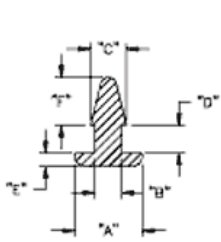

POF - Push on Feet

RYS.1

RYS.2

RYS.3

RYS.4

RYS.5

RYS.6

RYS.7

RYS.8

RYS.9

Details:

- **Material: TPE or PVC**
- **Color: Black**
- Quick and easy mounting

Symbol	ØA	ØB	ØC	D	E	F	H	Fig.	Material	Flammability	Color	Standard pack
	[mm]	[mm]	[mm]	[mm]	[mm]	[mm]	[mm]					[szt./pcs]
POF-50185	13.7	6.3	7.6	2	4.6	8.9	-	3	TPE	UL94 HB	black	100