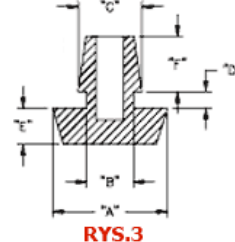

POF - Push on Feet

RYS.1

RYS.2

RYS.3

RYS.4

RYS.5

RYS.6

RYS.7

RYS.8

RYS.9

Details:

- **Material: TPE or PVC**
- **Color: Black**
- Quick and easy mounting

Symbol	ØA	ØB	ØC	D	E	F	H	Fig.	Material	Flammability	Color	Standard pack
	[mm]	[mm]	[mm]	[mm]	[mm]	[mm]	[mm]					[szt./pcs]
POF-50185	13.7	6.3	7.6	2	4.6	8.9	-	3	TPE	UL94 HB	black	100