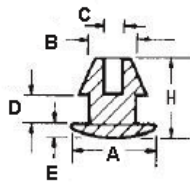

POF - Push on Feet

RYS.1

RYS.2

RYS.3

RYS.4

RYS.5

RYS.6

RYS.7

RYS.8

RYS.9

Details:

- **Material: TPE or PVC**
- **Color: Black**
- Quick and easy mounting

Symbol	ØA	ØB	ØC	D	E	F	H	Fig.	Material	Flammability	Color	Standard pack
	[mm]	[mm]	[mm]	[mm]	[mm]	[mm]	[mm]					[szt./pcs]
POF-50185	13.7	6.3	7.6	2	4.6	8.9	-	3	TPE	UL94 HB	black	100