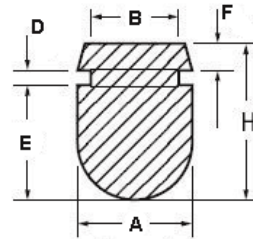

POF - Push on Feet

RYS.1

RYS.2

RYS.3

RYS.4

RYS.5

RYS.6

RYS.7

RYS.8

RYS.9

Details:

- **Material: TPE or PVC**
- **Color: Black**
- Quick and easy mounting

Symbol	ØA	ØB	ØC	D	E	F	H	Fig.	Material	Flammability	Color	Standard pack
	[mm]	[mm]	[mm]	[mm]	[mm]	[mm]	[mm]					[szt./pcs]
POF-50185	13.7	6.3	7.6	2	4.6	8.9	-	3	TPE	UL94 HB	black	100