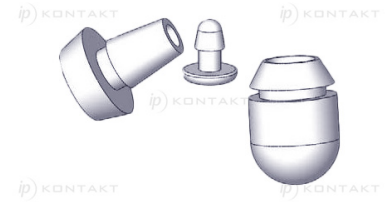

POF - Push on Feet

RYS.1

RYS.2

RYS.3

RYS.4

RYS.5

RYS.6

RYS.7

RYS.8

RYS.9

Details:

- **Material: TPE or PVC**
- **Color: Black**
- Quick and easy mounting

Symbol	ØA	ØB	ØC	D	E	F	H	Fig.	Material	Flammability	Color	Standard pack
	[mm]	[mm]	[mm]	[mm]	[mm]	[mm]	[mm]					[szt./pcs]
POF-50185	13.7	6.3	7.6	2	4.6	8.9	-	3	TPE	UL94 HB	black	100