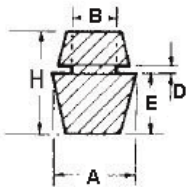

POF - Push on Feet

RYS.1

RYS.2

RYS.3

RYS.4

RYS.5

RYS.6

RYS.7

RYS.8

RYS.9

Details:

- **Material: TPE or PVC**
- **Color: Black**
- Quick and easy mounting

Symbol	ØA	ØB	ØC	D	E	F	H	Fig.	Material	Flammability	Color	Standard pack
	[mm]	[mm]	[mm]	[mm]	[mm]	[mm]	[mm]					[szt./pcs]
POF-50185	13.7	6.3	7.6	2	4.6	8.9	-	3	TPE	UL94 HB	black	100