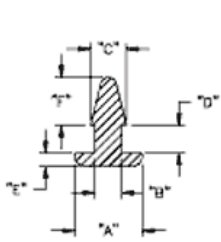

POF - Push on Feet

RYS.1

RYS.2

RYS.3

RYS.4

RYS.5

RYS.6

RYS.7

RYS.8

RYS.9

Details:

- **Material: TPE or PVC**
- **Color: Black**
- Quick and easy mounting

Symbol	ØA	ØB	ØC	D	E	F	H	Fig.	Material	Flammability	Color	Standard pack
	[mm]	[mm]	[mm]	[mm]	[mm]	[mm]	[mm]					[szt./pcs]
POF-40059	12.7	9.5	12.2	1.5	12.7	3.6	-	2	TPE	UL94 HB	black	100