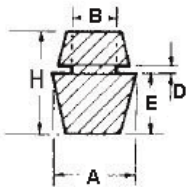

POF - Push on Feet

RYS.1

RYS.2

RYS.3

RYS.4

RYS.5

RYS.6

RYS.7

RYS.8

RYS.9

Details:

- **Material: TPE or PVC**
- **Color: Black**
- Quick and easy mounting

Symbol	ØA	ØB	ØC	D	E	F	H	Fig.	Material	Flammability	Color	Standard pack
	[mm]	[mm]	[mm]	[mm]	[mm]	[mm]	[mm]					[szt./pcs]
POF-40059	12.7	9.5	12.2	1.5	12.7	3.6	-	2	TPE	UL94 HB	black	100