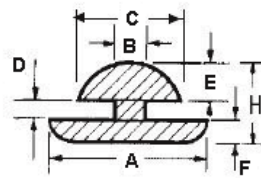

POF - Push on Feet

RYS.1

RYS.2

RYS.3

RYS.4

RYS.5

RYS.6

RYS.7

RYS.8

RYS.9

Details:

- **Material: TPE or PVC**
- **Color: Black**
- Quick and easy mounting

Symbol	ØA	ØB	ØC	D	E	F	H	Fig.	Material	Flammability	Color	Standard pack
	[mm]	[mm]	[mm]	[mm]	[mm]	[mm]	[mm]					[szt./pcs]
POF-40059	12.7	9.5	12.2	1.5	12.7	3.6	-	2	TPE	UL94 HB	black	100