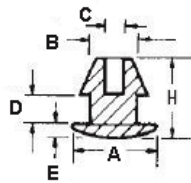

POF - Push on Feet

RYS.1

RYS.2

RYS.3

RYS.4

RYS.5

RYS.6

RYS.7

RYS.8

RYS.9

Details:

- **Material: TPE or PVC**
- **Color: Black**
- Quick and easy mounting

Symbol	ØA	ØB	ØC	D	E	F	H	Fig.	Material	Flammability	Color	Standard pack
	[mm]	[mm]	[mm]	[mm]	[mm]	[mm]	[mm]					[szt./pcs]
POF-40059	12.7	9.5	12.2	1.5	12.7	3.6	-	2	TPE	UL94 HB	black	100