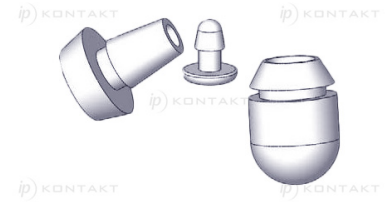

POF - Push on Feet

RYS.1

RYS.2

RYS.3

RYS.4

RYS.5

RYS.6

RYS.7

RYS.8

RYS.9

Details:

- **Material: TPE or PVC**
- **Color: Black**
- Quick and easy mounting

Symbol	ØA	ØB	ØC	D	E	F	H	Fig.	Material	Flammability	Color	Standard pack
	[mm]	[mm]	[mm]	[mm]	[mm]	[mm]	[mm]					[szt./pcs]
POF-40059	12.7	9.5	12.2	1.5	12.7	3.6	-	2	TPE	UL94 HB	black	100