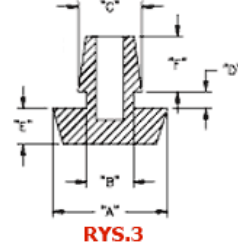

POF - Push on Feet

RYS.1

RYS.2

RYS.3

RYS.4

RYS.5

RYS.6

RYS.7

RYS.8

RYS.9

Details:

- **Material: TPE or PVC**
- **Color: Black**
- Quick and easy mounting

Symbol	ØA	ØB	ØC	D	E	F	H	Fig.	Material	Flammability	Color	Standard pack
	[mm]	[mm]	[mm]	[mm]	[mm]	[mm]	[mm]					[szt./pcs]
POF-40059	12.7	9.5	12.2	1.5	12.7	3.6	-	2	TPE	UL94 HB	black	100