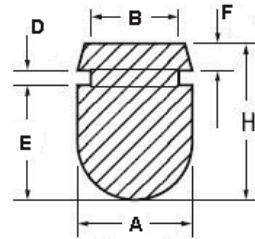

POF - Push on Feet

RYS.1

RYS.2

RYS.3

RYS.4

RYS.5

RYS.6

RYS.7

RYS.8

RYS.9

Details:

- **Material: TPE or PVC**
- **Color: Black**
- Quick and easy mounting

Symbol	ØA	ØB	ØC	D	E	F	H	Fig.	Material	Flammability	Color	Standard pack
	[mm]	[mm]	[mm]	[mm]	[mm]	[mm]	[mm]					[szt./pcs]
POF-40059	12.7	9.5	12.2	1.5	12.7	3.6	-	2	TPE	UL94 HB	black	100