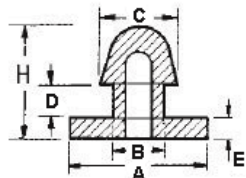

POF - Push on Feet

RYS.1

RYS.2

RYS.3

RYS.4

RYS.5

RYS.6

RYS.7

RYS.8

RYS.9

Details:

- **Material: TPE or PVC**
- **Color: Black**
- Quick and easy mounting

Symbol	ØA	ØB	ØC	D	E	F	H	Fig.	Material	Flammability	Color	Standard pack
	[mm]	[mm]	[mm]	[mm]	[mm]	[mm]	[mm]					[szt./pcs]
POF-40059	12.7	9.5	12.2	1.5	12.7	3.6	-	2	TPE	UL94 HB	black	100