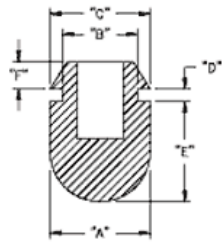

POF - Push on Feet

RYS.1

RYS.2

RYS.3

RYS.4

RYS.5

RYS.6

RYS.7

RYS.8

RYS.9

Details:

- **Material: TPE or PVC**
- **Color: Black**
- Quick and easy mounting

Symbol	ØA	ØB	ØC	D	E	F	H	Fig.	Material	Flammability	Color	Standard pack
	[mm]	[mm]	[mm]	[mm]	[mm]	[mm]	[mm]					[szt./pcs]
POF-40059	12.7	9.5	12.2	1.5	12.7	3.6	-	2	TPE	UL94 HB	black	100