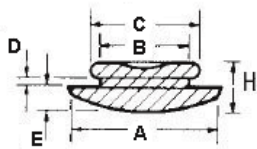

POF - Push on Feet

RYS.1

RYS.2

RYS.3

RYS.4

RYS.5

RYS.6

RYS.7

RYS.8

RYS.9

Details:

- **Material: TPE or PVC**
- **Color: Black**
- Quick and easy mounting

Symbol	ØA	ØB	ØC	D	E	F	H	Fig.	Material	Flammability	Color	Standard pack
	[mm]	[mm]	[mm]	[mm]	[mm]	[mm]	[mm]					[szt./pcs]
POF-40059	12.7	9.5	12.2	1.5	12.7	3.6	-	2	TPE	UL94 HB	black	100