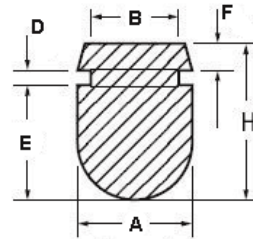

POF - Push on Feet

RYS.1

RYS.2

RYS.3

RYS.4

RYS.5

RYS.6

RYS.7

RYS.8

RYS.9

Details:

- **Material: TPE or PVC**
- **Color: Black**
- Quick and easy mounting

Symbol	ØA	ØB	ØC	D	E	F	H	Fig.	Material	Flammability	Color	Standard pack
	[mm]	[mm]	[mm]	[mm]	[mm]	[mm]	[mm]					[szt./pcs]
POF-40048	7.9	3.7	5.8	1.5	2.3	3.6	-	1	TPE	UL94 HB	black	100