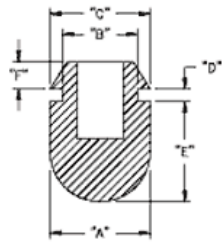

POF - Push on Feet

RYS.1

RYS.2

RYS.3

RYS.4

RYS.5

RYS.6

RYS.7

RYS.8

RYS.9

Details:

- **Material: TPE or PVC**
- **Color: Black**
- Quick and easy mounting

Symbol	ØA	ØB	ØC	D	E	F	H	Fig.	Material	Flammability	Color	Standard pack
	[mm]	[mm]	[mm]	[mm]	[mm]	[mm]	[mm]					[szt./pcs]
POF-40048	7.9	3.7	5.8	1.5	2.3	3.6	-	1	TPE	UL94 HB	black	100