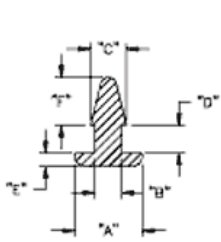

POF - Push on Feet

RYS.1

RYS.2

RYS.3

RYS.4

RYS.5

RYS.6

RYS.7

RYS.8

RYS.9

Details:

- **Material: TPE or PVC**
- **Color: Black**
- Quick and easy mounting

Symbol	ØA	ØB	ØC	D	E	F	H	Fig.	Material	Flammability	Color	Standard pack
	[mm]	[mm]	[mm]	[mm]	[mm]	[mm]	[mm]					[szt./pcs]
POF-40048	7.9	3.7	5.8	1.5	2.3	3.6	-	1	TPE	UL94 HB	black	100