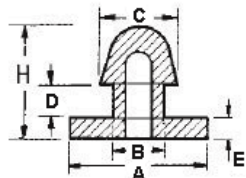

POF - Push on Feet

RYS.1

RYS.2

RYS.3

RYS.4

RYS.5

RYS.6

RYS.7

RYS.8

RYS.9

Details:

- **Material: TPE or PVC**
- **Color: Black**
- Quick and easy mounting

Symbol	ØA	ØB	ØC	D	E	F	H	Fig.	Material	Flammability	Color	Standard pack
	[mm]	[mm]	[mm]	[mm]	[mm]	[mm]	[mm]					[szt./pcs]
POF-40048	7.9	3.7	5.8	1.5	2.3	3.6	-	1	TPE	UL94 HB	black	100