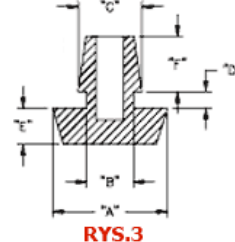

POF - Push on Feet

RYS.1

RYS.2

RYS.3

RYS.4

RYS.5

RYS.6

RYS.7

RYS.8

RYS.9

Details:

- **Material: TPE or PVC**
- **Color: Black**
- Quick and easy mounting

Symbol	ØA	ØB	ØC	D	E	F	H	Fig.	Material	Flammability	Color	Standard pack
	[mm]	[mm]	[mm]	[mm]	[mm]	[mm]	[mm]					[szt./pcs]
POF-40048	7.9	3.7	5.8	1.5	2.3	3.6	-	1	TPE	UL94 HB	black	100