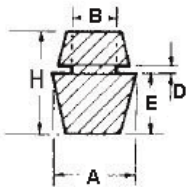

POF - Push on Feet

RYS.1

RYS.2

RYS.3

RYS.4

RYS.5

RYS.6

RYS.7

RYS.8

RYS.9

Details:

- **Material: TPE or PVC**
- **Color: Black**
- Quick and easy mounting

Symbol	ØA	ØB	ØC	D	E	F	H	Fig.	Material	Flammability	Color	Standard pack
	[mm]	[mm]	[mm]	[mm]	[mm]	[mm]	[mm]					[szt./pcs]
POF-40048	7.9	3.7	5.8	1.5	2.3	3.6	-	1	TPE	UL94 HB	black	100