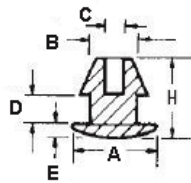

POF - Push on Feet

RYS.1

RYS.2

RYS.3

RYS.4

RYS.5

RYS.6

RYS.7

RYS.8

RYS.9

Details:

- **Material: TPE or PVC**
- **Color: Black**
- Quick and easy mounting

Symbol	ØA	ØB	ØC	D	E	F	H	Fig.	Material	Flammability	Color	Standard pack
	[mm]	[mm]	[mm]	[mm]	[mm]	[mm]	[mm]					[szt./pcs]
POF-40048	7.9	3.7	5.8	1.5	2.3	3.6	-	1	TPE	UL94 HB	black	100