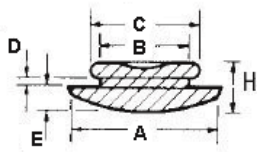

POF - Push on Feet

RYS.1

RYS.2

RYS.3

RYS.4

RYS.5

RYS.6

RYS.7

RYS.8

RYS.9

Details:

- **Material: TPE or PVC**
- **Color: Black**
- Quick and easy mounting

Symbol	ØA	ØB	ØC	D	E	F	H	Fig.	Material	Flammability	Color	Standard pack
	[mm]	[mm]	[mm]	[mm]	[mm]	[mm]	[mm]					[szt./pcs]
POF-40048	7.9	3.7	5.8	1.5	2.3	3.6	-	1	TPE	UL94 HB	black	100