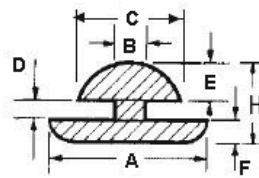

POF - Push on Feet

RYS.1

RYS.2

RYS.3

RYS.4

RYS.5

RYS.6

RYS.7

RYS.8

RYS.9

Details:

- **Material: TPE or PVC**
- **Color: Black**
- Quick and easy mounting

Symbol	ØA	ØB	ØC	D	E	F	H	Fig.	Material	Flammability	Color	Standard pack
	[mm]	[mm]	[mm]	[mm]	[mm]	[mm]	[mm]					[szt./pcs]
POF-40048	7.9	3.7	5.8	1.5	2.3	3.6	-	1	TPE	UL94 HB	black	100