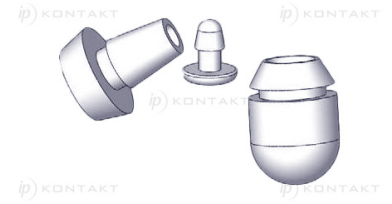

POF - Push on Feet

RYS.1

RYS.2

RYS.3

RYS.4

RYS.5

RYS.6

RYS.7

RYS.8

RYS.9

Details:

- **Material: TPE or PVC**
- **Color: Black**
- Quick and easy mounting

Symbol	ØA	ØB	ØC	D	E	F	H	Fig.	Material	Flammability	Color	Standard pack
	[mm]	[mm]	[mm]	[mm]	[mm]	[mm]	[mm]					[szt./pcs]
POF-40048	7.9	3.7	5.8	1.5	2.3	3.6	-	1	TPE	UL94 HB	black	100