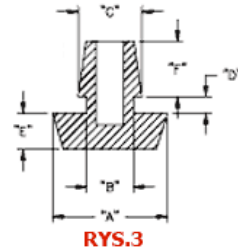

POF - Push on Feet

RYS.1

RYS.2

RYS.3

RYS.4

RYS.5

RYS.6

RYS.7

RYS.8

RYS.9

Details:

- **Material: TPE or PVC**
- **Color: Black**
- Quick and easy mounting

| Symbol | ØA | ØB | ØC | D | E | F | H | Fig. | Material | Flammability | Color | Standard pack |
|-----------|------|------|------|------|------|------|------|------|----------|--------------|-------|---------------|
| | [mm] | [mm] | [mm] | [mm] | [mm] | [mm] | [mm] | | | | | [szt./pcs] |
| POF-12664 | 15.7 | 7 | 8.6 | 1.3 | 5.1 | 4.1 | - | 3 | TPE | UL94 HB | black | 100 |