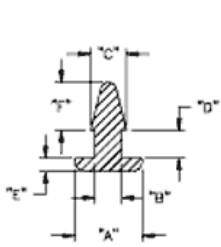

POF - Push on Feet

RYS.1

RYS.2

RYS.3

RYS.4

RYS.5

RYS.6

RYS.7

RYS.8

RYS.9

Details:

- **Material: TPE or PVC**
- **Color: Black**
- Quick and easy mounting

| Symbol | ØA | ØB | ØC | D | E | F | H | Fig. | Material | Flammability | Color | Standard pack |
|-----------|------|------|------|------|------|------|------|------|----------|--------------|-------|---------------|
| | [mm] | [mm] | [mm] | [mm] | [mm] | [mm] | [mm] | | | | | [szt./pcs] |
| POF-12664 | 15.7 | 7 | 8.6 | 1.3 | 5.1 | 4.1 | - | 3 | TPE | UL94 HB | black | 100 |