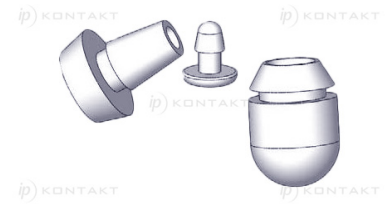

POF - Push on Feet

RYS.1

RYS.2

RYS.3

RYS.4

RYS.5

RYS.6

RYS.7

RYS.8

RYS.9

Details:

- **Material: TPE or PVC**
- **Color: Black**
- Quick and easy mounting

| Symbol | ØA | ØB | ØC | D | E | F | H | Fig. | Material | Flammability | Color | Standard pack |
|-----------|------|------|------|------|------|------|------|------|----------|--------------|-------|---------------|
| | [mm] | [mm] | [mm] | [mm] | [mm] | [mm] | [mm] | | | | | [szt./pcs] |
| POF-12664 | 15.7 | 7 | 8.6 | 1.3 | 5.1 | 4.1 | - | 3 | TPE | UL94 HB | black | 100 |