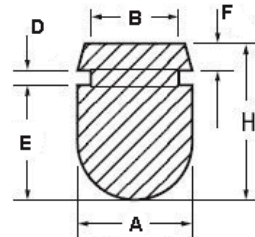

POF - Push on Feet

RYS.1

RYS.2

RYS.3

RYS.4

RYS.5

RYS.6

RYS.7

RYS.8

RYS.9

Details:

- **Material: TPE or PVC**
- **Color: Black**
- Quick and easy mounting

| Symbol | ØA | ØB | ØC | D | E | F | H | Fig. | Material | Flammability | Color | Standard pack |
|-----------|------|------|------|------|------|------|------|------|----------|--------------|-------|---------------|
| | [mm] | [mm] | [mm] | [mm] | [mm] | [mm] | [mm] | | | | | [szt./pcs] |
| POF-12664 | 15.7 | 7 | 8.6 | 1.3 | 5.1 | 4.1 | - | 3 | TPE | UL94 HB | black | 100 |