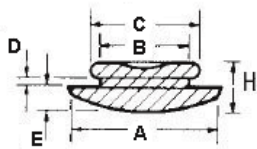

POF - Push on Feet

RYS.1

RYS.2

RYS.3

RYS.4

RYS.5

RYS.6

RYS.7

RYS.8

RYS.9

Details:

- **Material: TPE or PVC**
- **Color: Black**
- Quick and easy mounting

| Symbol | ØA | ØB | ØC | D | E | F | H | Fig. | Material | Flammability | Color | Standard pack |
|-----------|------|------|------|------|------|------|------|------|----------|--------------|-------|---------------|
| | [mm] | [mm] | [mm] | [mm] | [mm] | [mm] | [mm] | | | | | [szt./pcs] |
| POF-12664 | 15.7 | 7 | 8.6 | 1.3 | 5.1 | 4.1 | - | 3 | TPE | UL94 HB | black | 100 |