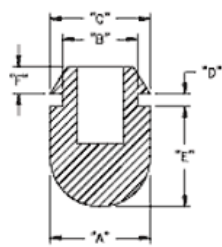

POF - Push on Feet

RYS.1

RYS.2

RYS.3

RYS.4

RYS.5

RYS.6

RYS.7

RYS.8

RYS.9

Details:

- **Material: TPE or PVC**
- **Color: Black**
- Quick and easy mounting

| Symbol | ØA | ØB | ØC | D | E | F | H | Fig. | Material | Flammability | Color | Standard pack |
|-----------|------|------|------|------|------|------|------|------|----------|--------------|-------|---------------|
| | [mm] | [mm] | [mm] | [mm] | [mm] | [mm] | [mm] | | | | | [szt./pcs] |
| POF-12664 | 15.7 | 7 | 8.6 | 1.3 | 5.1 | 4.1 | - | 3 | TPE | UL94 HB | black | 100 |