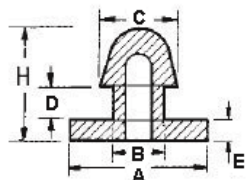

POF - Push on Feet

RYS.1

RYS.2

RYS.3

RYS.4

RYS.5

RYS.6

RYS.7

RYS.8

RYS.9

Details:

- **Material: TPE or PVC**
- **Color: Black**
- Quick and easy mounting

| Symbol | ØA | ØB | ØC | D | E | F | H | Fig. | Material | Flammability | Color | Standard pack |
|-----------|------|------|------|------|------|------|------|------|----------|--------------|-------|---------------|
| | [mm] | [mm] | [mm] | [mm] | [mm] | [mm] | [mm] | | | | | [szt./pcs] |
| POF-12664 | 15.7 | 7 | 8.6 | 1.3 | 5.1 | 4.1 | - | 3 | TPE | UL94 HB | black | 100 |