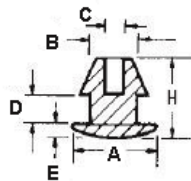

POF - Push on Feet

RYS.1

RYS.2

RYS.3

RYS.4

RYS.5

RYS.6

RYS.7

RYS.8

RYS.9

Details:

- **Material: TPE or PVC**
- **Color: Black**
- Quick and easy mounting

| Symbol | ØA | ØB | ØC | D | E | F | H | Fig. | Material | Flammability | Color | Standard pack |
|-----------|------|------|------|------|------|------|------|------|----------|--------------|-------|---------------|
| | [mm] | [mm] | [mm] | [mm] | [mm] | [mm] | [mm] | | | | | [szt./pcs] |
| POF-12664 | 15.7 | 7 | 8.6 | 1.3 | 5.1 | 4.1 | - | 3 | TPE | UL94 HB | black | 100 |