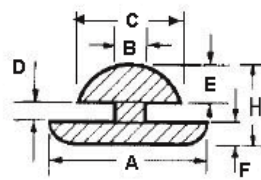

POF - Push on Feet

RYS.1

RYS.2

RYS.3

RYS.4

RYS.5

RYS.6

RYS.7

RYS.8

RYS.9

Details:

- **Material: TPE or PVC**
- **Color: Black**
- Quick and easy mounting

| Symbol | ØA | ØB | ØC | D | E | F | H | Fig. | Material | Flammability | Color | Standard pack |
|-----------|------|------|------|------|------|------|------|------|----------|--------------|-------|---------------|
| | [mm] | [mm] | [mm] | [mm] | [mm] | [mm] | [mm] | | | | | [szt./pcs] |
| POF-12664 | 15.7 | 7 | 8.6 | 1.3 | 5.1 | 4.1 | - | 3 | TPE | UL94 HB | black | 100 |