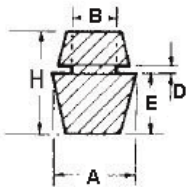

POF - Push on Feet

RYS.1

RYS.2

RYS.3

RYS.4

RYS.5

RYS.6

RYS.7

RYS.8

RYS.9

Details:

- **Material: TPE or PVC**
- **Color: Black**
- Quick and easy mounting

| Symbol | ØA | ØB | ØC | D | E | F | H | Fig. | Material | Flammability | Color | Standard pack |
|-----------|------|------|------|------|------|------|------|------|----------|--------------|-------|---------------|
| | [mm] | [mm] | [mm] | [mm] | [mm] | [mm] | [mm] | | | | | [szt./pcs] |
| POF-12664 | 15.7 | 7 | 8.6 | 1.3 | 5.1 | 4.1 | - | 3 | TPE | UL94 HB | black | 100 |