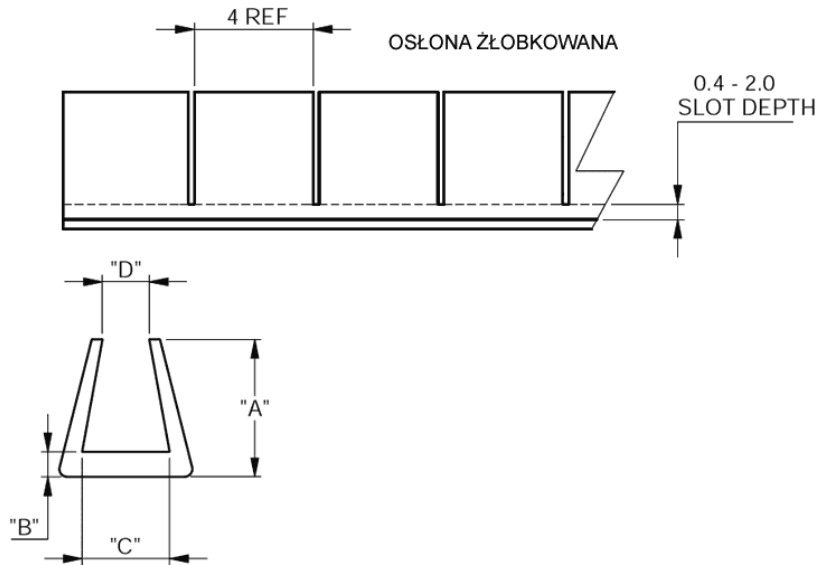

## NGSE/PGSE/SNGSE/SPGSE - Continuous Grommet Strip

**Details:**

- **Material: Nylon RMS-413\***
- **Material: Polyethylene RMS-412\***
- **Color: Natural**
- **Standard pack: 30m roll**
- **Type 1 - solid**
- **Type 2 - serrated**

Symbol	Type	Panel thickness range	A	B	C	D	Material	Color
		[mm]	[mm]	[mm]	[mm]	[mm]		
PGSE-5	1	4.8 - 6.4	4.8	1.2	6.4	4.8	LDPE	natural