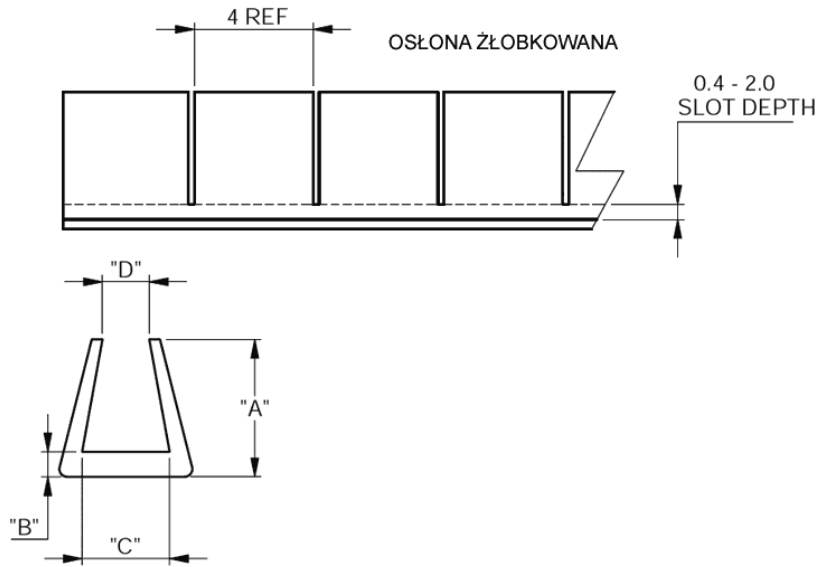

NGSE/PGSE/SNGSE/SPGSE - Continuous Grommet Strip

Details:

- **Material: Nylon RMS-413***
- **Material: Polyethylene RMS-412***
- **Color: Natural**
- **Standard pack: 30m roll**
- **Type 1 - solid**
- **Type 2 - serrated**

| Symbol | Type | Panel thickness range | A | B | C | D | Material | Color |
|--------|------|-----------------------|------|------|------|------|----------|---------|
| | | [mm] | [mm] | [mm] | [mm] | [mm] | | |
| PGSE-4 | 1 | 4.2 - 4.7 | 4.8 | 1.2 | 4.8 | 4.2 | LDPE | natural |