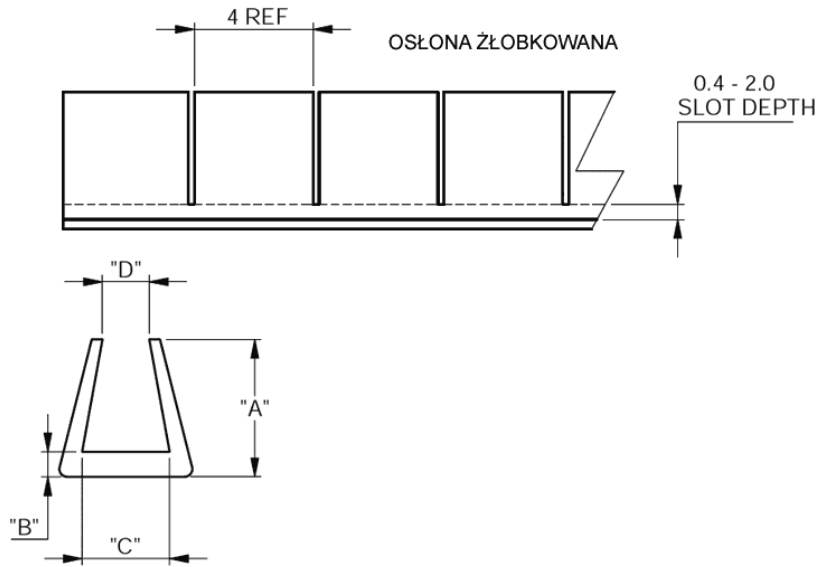

NGSE/PGSE/SNGSE/SPGSE - Continuous Grommet Strip

Details:

- **Material: Nylon RMS-413***
- **Material: Polyethylene RMS-412***
- **Color: Natural**
- **Standard pack: 30m roll**
- **Type 1 - solid**
- **Type 2 - serrated**

| Symbol | Type | Panel thickness range | A | B | C | D | Material | Color |
|--------|------|-----------------------|------|------|------|------|----------|---------|
| | | [mm] | [mm] | [mm] | [mm] | [mm] | | |
| PGSE-3 | 1 | 3.2 - 4 | 4.8 | 1.2 | 4 | 2.7 | LDPE | natural |