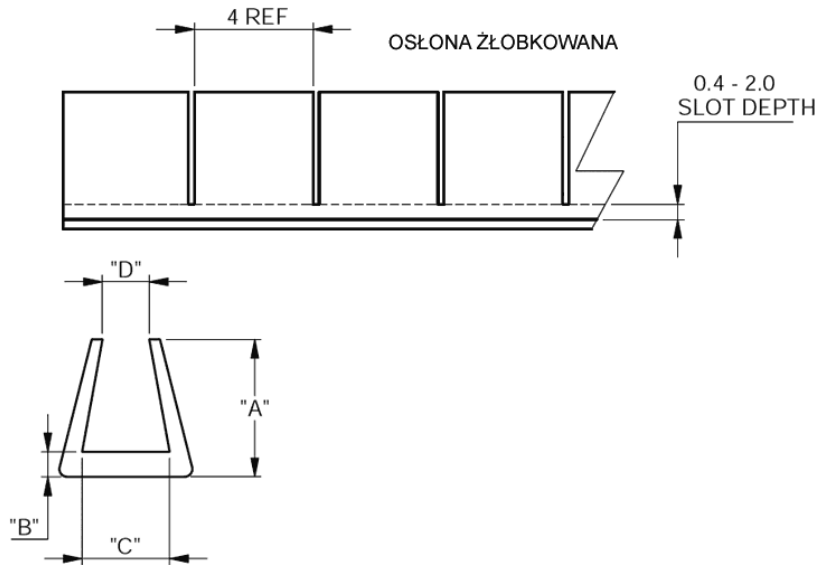

NGSE/PGSE/SNGSE/SPGSE - Continuous Grommet Strip

Details:

- **Material: Nylon RMS-413***
- **Material: Polyethylene RMS-412***
- **Color: Natural**
- **Standard pack: 30m roll**
- **Type 1 - solid**
- **Type 2 - serrated**

| Symbol | Type | Panel thickness range | A | B | C | D | Material | Color |
|----------|------|-----------------------|------|------|------|------|----------|---------|
| | | [mm] | [mm] | [mm] | [mm] | [mm] | | |
| PGSE-2.5 | 1 | 1.8 - 2.7 | 4.4 | 0.8 | 2.8 | 1.5 | LDPE | natural |