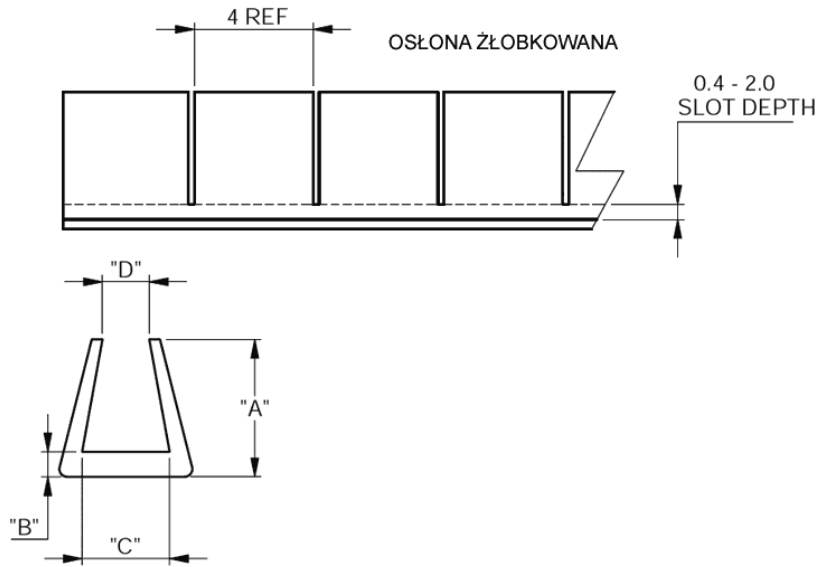

NGSE/PGSE/SNGSE/SPGSE - Continuous Grommet Strip

Details:

- **Material: Nylon RMS-413***
- **Material: Polyethylene RMS-412***
- **Color: Natural**
- **Standard pack: 30m roll**
- **Type 1 - solid**
- **Type 2 - serrated**

Symbol	Type	Panel thickness range	A	B	C	D	Material	Color
		[mm]	[mm]	[mm]	[mm]	[mm]		
PGSE-2	1	0.9 - 1.8	4.4	0.8	3.4	0.6	LDPE	natural