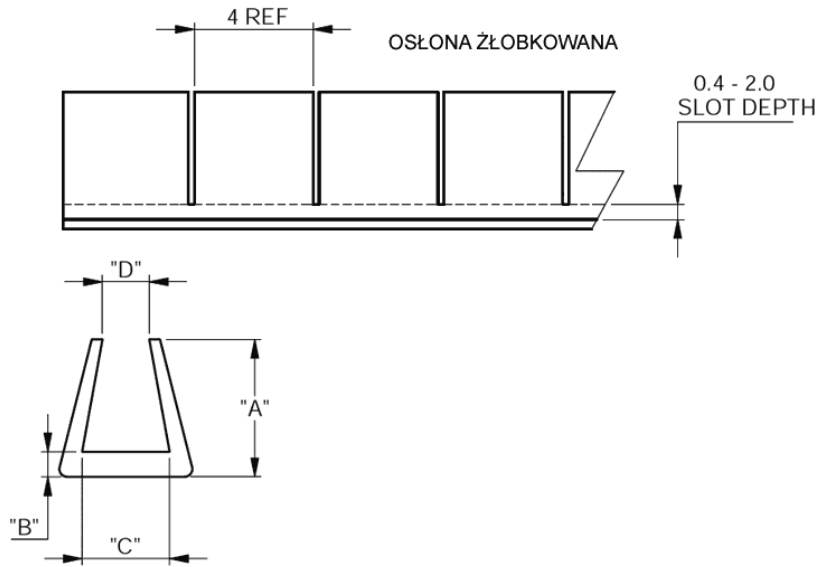

NGSE/PGSE/SNGSE/SPGSE - Continuous Grommet Strip

Details:

- **Material: Nylon RMS-413***
- **Material: Polyethylene RMS-412***
- **Color: Natural**
- **Standard pack: 30m roll**
- **Type 1 - solid**
- **Type 2 - serrated**

Symbol	Type	Panel thickness range	A	B	C	D	Material	Color
		[mm]	[mm]	[mm]	[mm]	[mm]		
PGSE-1	1	0.7 - 0.9	3.2	0.8	0.93	0.5	LDPE	natural