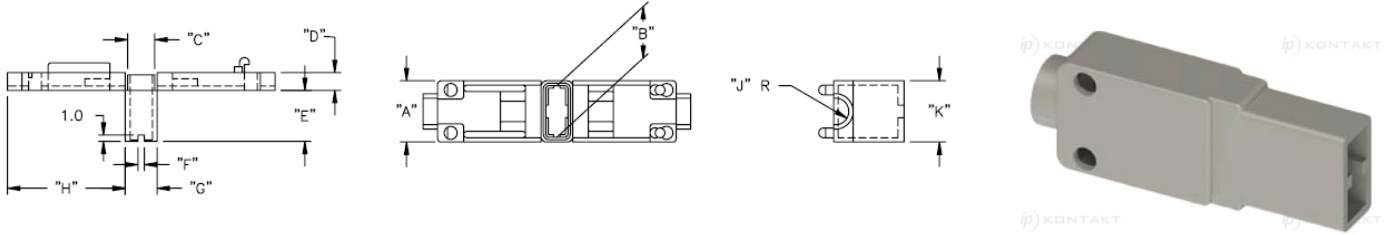

OS - One Touch Sleeve Insulator

Details:

- **Material: Nylon 6, RMS-120***
- **Color: Natural**
- **Standard Pack: 500/Bag**

Symbol	Terminal type	Cable diameter	A	B	C	D	E	F	G	H	J	K	Material	Flammability	Color
		[mm]	[mm]	[mm]	[mm]	[mm]	[mm]	[mm]	[mm]	[mm]	[mm]	[mm]			
OS-250	250 series	3.8	9.6	8	3.4	2.8	8	1	5	18.5	1.9	9.6	PA 6	UL94 V-2	natural