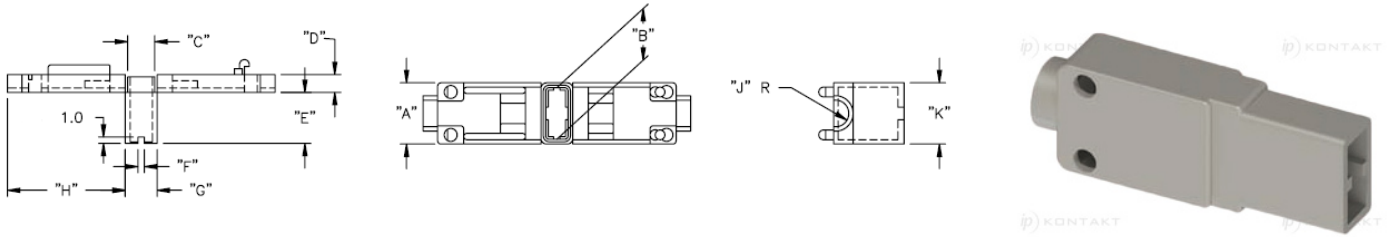

OS - One Touch Sleeve Insulator

Details:

- **Material: Nylon 6, RMS-120***
- **Color: Natural**
- **Standard Pack: 500/Bag**

Symbol	Terminal type	Cable diameter	A	B	C	D	E	F	G	H	J	K	Material	Flammability	Color
		[mm]	[mm]	[mm]	[mm]	[mm]	[mm]	[mm]	[mm]	[mm]	[mm]	[mm]			
OS-187	187 series	3.6	8.4	6.1	2.6	2.6	6.8	1	4.2	17.6	1.8	7.5	PA 6	UL94 V-2	natural