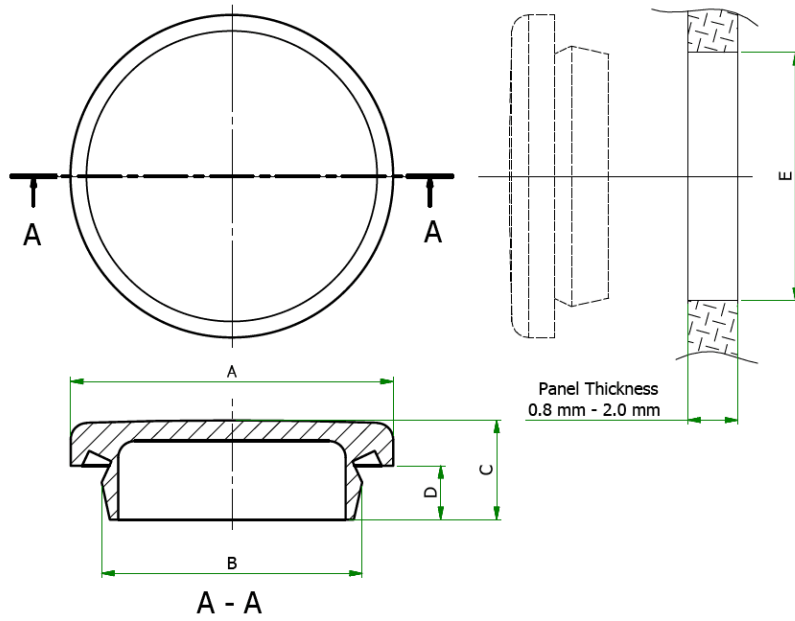

O-ZW - Body plugs

Details:

- **Material: TPR**
- **Color: black**
- **Quick to fit**
- **Each size covers a range of panel thicknesses**
- **Withstand temperatures between -40°C and +135°C**

| Symbol | Head diameter A | B | C | D | Mounting hole diameter E | Panel thickness range | Material | Color | Standard pack |
|---------|--------------------|------|------|------|-----------------------------|-----------------------|----------|-------|---------------|
| | [mm] | [mm] | [mm] | [mm] | [mm] | [mm] | | | [szt./pcs] |
| O-ZW-30 | 39 | 31.5 | 12 | 6.5 | 30 | 0.8 - 2.0 | TPR | black | 2000 |