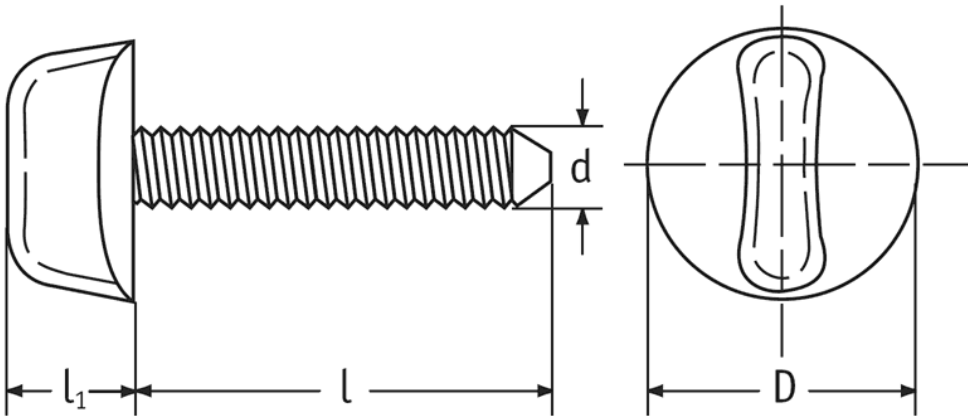

## O-WSW - Wing Screws with Washer

Details:

- **Material: Nylon 6.6**
- **Colour: natural**

Symbol	Thread d	Thread length l	Head diameter D	Head height l <sub>1</sub>	Material	Color	Standard pack
		[mm]	[mm]	[mm]			[szt./pcs]
O-WSW-M8-40	M8	40	25	12	PA 66	natural	1000