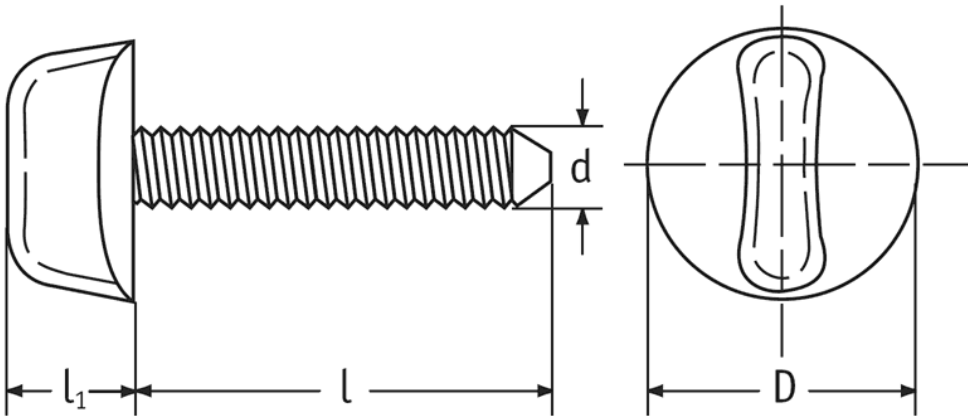

O-WSW - Wing Screws with Washer

Details:

- **Material: Nylon 6.6**
- **Colour: natural**

Symbol	Thread d	Thread length l	Head diameter D	Head height l ₁	Material	Color	Standard pack
		[mm]	[mm]	[mm]			[szt./pcs]
O-WSW-M8-35	M8	35	25	12	PA 66	natural	1000