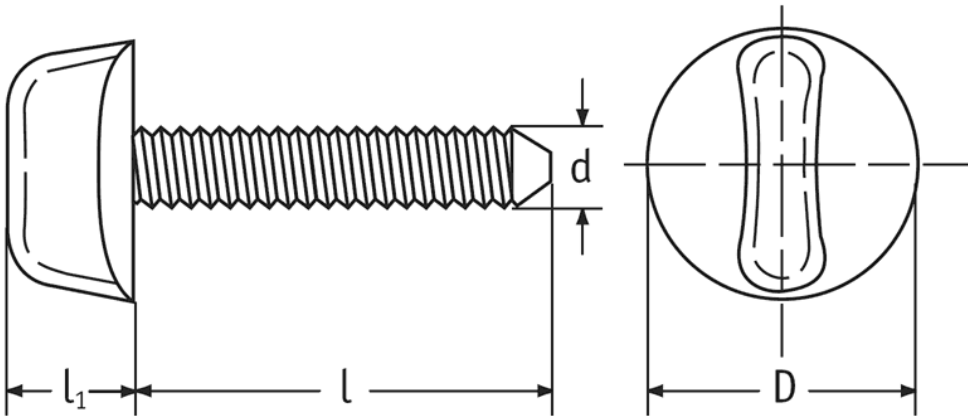

O-WSW - Wing Screws with Washer

Details:

- **Material: Nylon 6.6**
- **Colour: natural**

Symbol	Thread d	Thread length l	Head diameter D	Head height l ₁	Material	Color	Standard pack
		[mm]	[mm]	[mm]			[szt./pcs]
O-WSW-M5-30	M5	30	16	10	PA 66	natural	1000