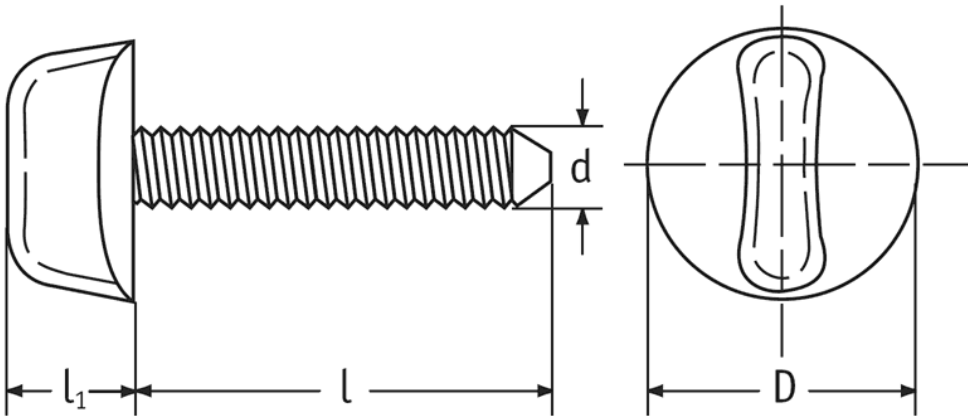

O-WSW - Wing Screws with Washer

Details:

- **Material: Nylon 6.6**
- **Colour: natural**

Symbol	Thread d	Thread length l	Head diameter D	Head height l_1	Material	Color	Standard pack
		[mm]	[mm]	[mm]			[szt./pcs]
O-WSW-M5-20	M5	20	16	10	PA 66	natural	1000