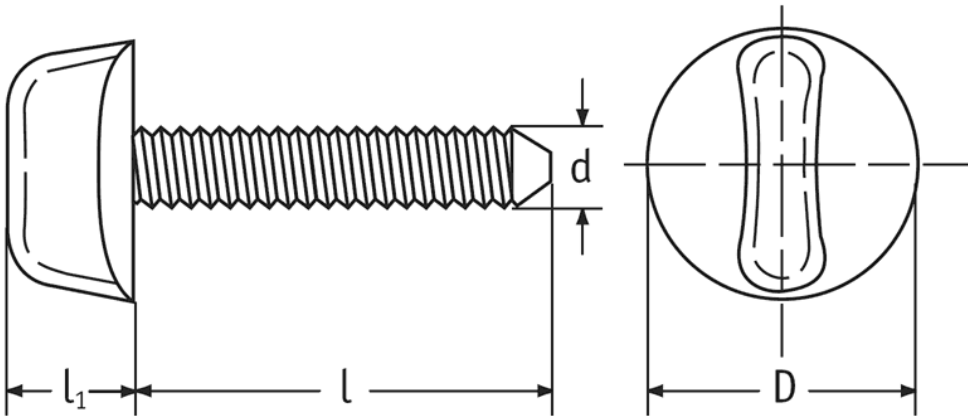

O-WSW - Wing Screws with Washer

Details:

- **Material: Nylon 6.6**
- **Colour: natural**

Symbol	Thread d	Thread length l	Head diameter D	Head height l ₁	Material	Color	Standard pack
		[mm]	[mm]	[mm]			[szt./pcs]
O-WSW-M4-20	M4	20	16	10	PA 66	natural	1000