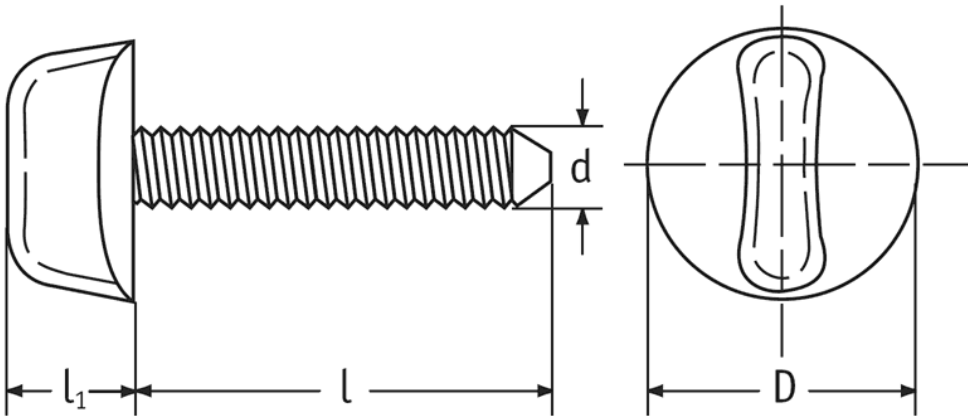

O-WSW - Wing Screws with Washer

Details:

- **Material: Nylon 6.6**
- **Colour: natural**

Symbol	Thread d	Thread length l	Head diameter D	Head height l ₁	Material	Color	Standard pack
		[mm]	[mm]	[mm]			[szt./pcs]
O-WSW-M4-10	M4	10	16	10	PA 66	natural	1000