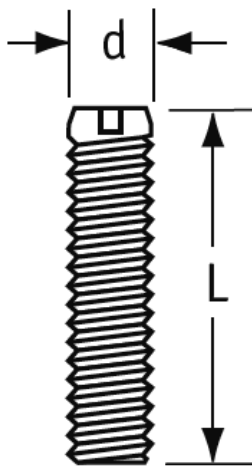

O-WDN - Grub Screws

Type 1

Type 2

Details:

- Material: Nylon 6.6
- Color: natural
- Refer to standard DIN 551 for guidance purposes only

Symbol	Thread d	L	Slot	Typ/Type	Material	Color	Standard pack
		[mm]	[mm]				[szt./pcs]
O-WDN-2-M6-120	M6	12	4.1 x 1.0	2	PA 66	natural	100