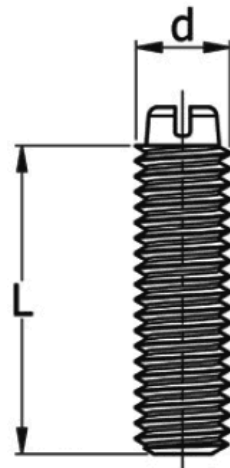

O-WDN - Grub Screws

Type 1

Type 2

Details:

- Material: Nylon 6.6
- Color: natural
- Refer to standard DIN 551 for guidance purposes only

Symbol	Thread d	L	Slot	Typ/Type	Material	Color	Standard pack
		[mm]	[mm]				[szt./pcs]
O-WDN-2-M6-120	M6	12	4.1 x 1.0	2	PA 66	natural	100