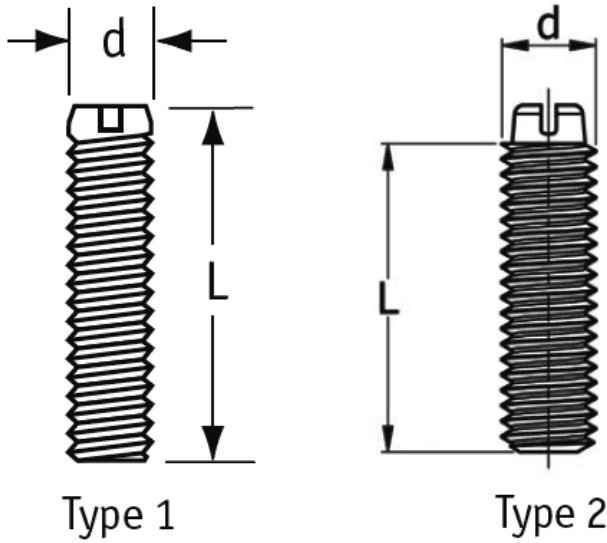

O-WDN - Grub Screws

Details:							
<ul style="list-style-type: none"> • Material: Nylon 6.6 • Color: natural • Refer to standard DIN 551 for guidance purposes only 							

Symbol	Thread d	L	Slot	Type	Material	Color	Standard pack
		[mm]	[mm]				[szt./pcs]
O-WDN-1-M6-080	M6	8	4.1 x 1.0	1	PA 66	natural	100