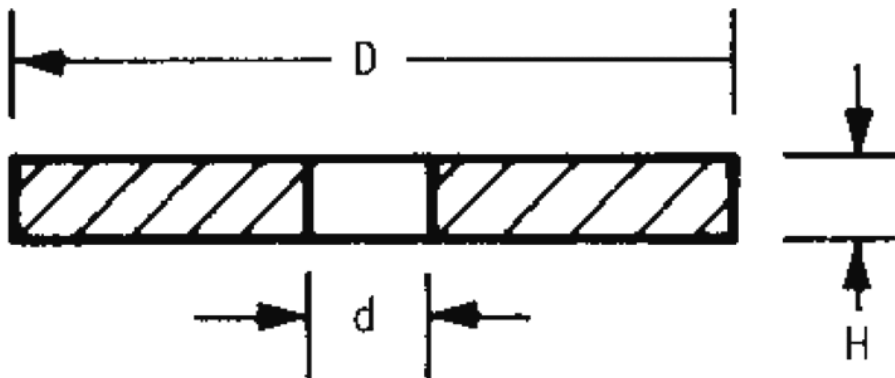

O-TPRW - Rubber washers

Details:

- **Material: TPR**
- **Colour: black**
- Refer to dimensional tolerances of DIN 125, DIN 9021 for guidance purposes only

Symbol	For thread	Int. diameter d	Ext. diameter D	Height H	Material	Color	Standard pack
		[mm]	[mm]	[mm]			[szt./pcs]
O-TPRW-M6-18	M6	6.4	18	1.6	TPR	black	1000