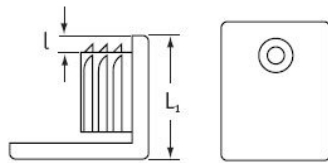

O-SWPP1/O-SWPP2 - Lightweight Rectangular Inserts

2

1

Details:

- **Material: LDPE**
- **Color: black**
- Standard pack: see table

Symbol	Type	$L \times L_1$	l	Material	Color	Standard pack
		[mm]	[mm]			[szt./pcs]
O-SWPP2-40x20	2	40 × 20	1.2	LDPE	black	500