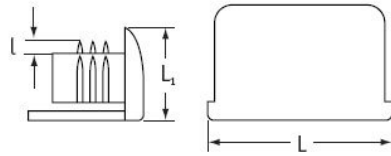

O-SWPP1/O-SWPP2 - Lightweight Rectangular Inserts

2

1

Details:

- **Material: LDPE**
- **Color: black**
- Standard pack: see table

Symbol	Type	$L \times L_1$	l	Material	Color	Standard pack
		[mm]	[mm]			[szt./pcs]
O-SWPP2-40x20	2	40 × 20	1.2	LDPE	black	500