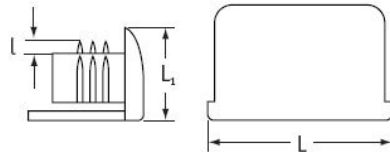

O-SWPP1/O-SWPP2 - Lightweight Rectangular Inserts

2

1

Details:

- **Material: LDPE**
- **Color: black**
- Standard pack: see table

Symbol	Type	$L \times L_1$	l	Material	Color	Standard pack
		[mm]	[mm]			[szt./pcs]
O-SWPP1-50x25	1	50 × 25	1.2	LDPE	black	500