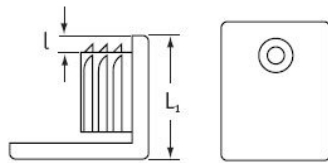

O-SWPP1/O-SWPP2 - Lightweight Rectangular Inserts

2

1

Details:

- **Material: LDPE**
- **Color: black**
- Standard pack: see table

Symbol	Type	$L \times L_1$	l	Material	Color	Standard pack
		[mm]	[mm]			[szt./pcs]
O-SWPP1-50x25	1	50 × 25	1.2	LDPE	black	500